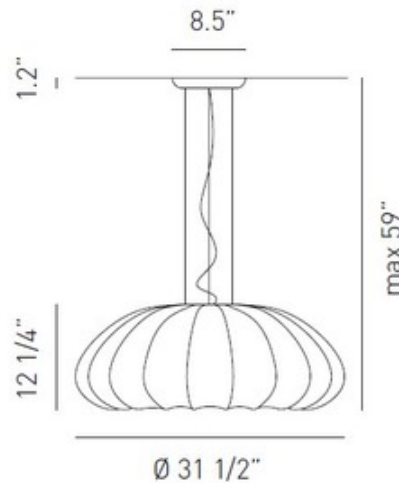

Muse Wide Suspension

Designer: Sandro Santantonio

Description:

Muse Wide Suspension features a silk elastic fabric shade stretched over a White metal frame creating exciting color in any room. Available in Orange, Light Blue, White, Dark Blue, Fuchsia, Yellow, Multicolor, Pink, Red, Green, or Violet. Shade is removable and washable. Two lamping options available. INC: One 100 watt max 120 volt A19 medium base bulb is required, but not included. LED: One 15 watt 120 volt 82CRI, 3000K A19 GU24 base LED bulb is included. 31.5 inch width x 12.25 inch height x 59 inch maximum length. ETL listed.

Shown in: White / White

List Price: \$1864.29
Our Price: \$1109.25

Shade Color: White
Body Finish: White
Lamp: 1 x A19/Medium (E26)/72W/120V Incandescent
 1 x A19/Medium (E26)/120V LED
Wattage: 72W
Dimmer: Incandescent
Dimensions: 59"L x 12.25"H x 31.5"W

Product Number: AXO51427			
Company:		Fixture Type:	Date: Mar 22, 2018
Project:		Approved By:	

#0144SU-MUSE-03211-WHMT

Fax: (773) 883-6131

Phone: 866-954-4489

Address: 1718 W. Fullerton Ave. Chicago IL 60614