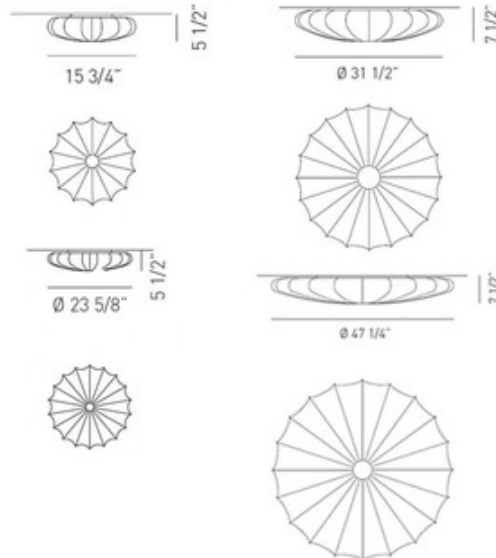

Muse Wall / Ceiling Mount

Designer: Sandro Santantonio

Description:

The Muse Wall / Ceiling Mount features an elastic silk shade stretched over a White varnished metal frame creating exciting color in any room. The removable and washable shade is available in solid Orange, Light Blue, Dark Blue, Fuchsia, Yellow, Pink, Red, Green, White, or Violet or patterned Multicolor, Sticks, or Flowers. Four sizes and two lamping options available. LED: 9/15 watt 120 volt 82CRI, 2700K A19 GU24 base LED bulbs are included. INC: 60/100 watt max 120 volt medium base bulbs are required, but not included. Small: 15.8 inch width x 5.5 inch depth. Medium: 23.6 inch width x 5.5 inch depth. Large: 31.5 inch width x 7.5 inch depth. Extra large: 47.3 inch width x 7.5 inch depth. ETL listed.

Shown in: White / White

List Price: \$990.00
Our Price: \$589.05

Shade Color: White
Body Finish: White
Lamp: 3 x A19/Medium (E26)/72W/120V Incandescent
 1 x A19/Medium (E26)/120V LED
Wattage: 72W
Dimmer: Incandescent
Dimensions: 7.5"H x 47.3"W