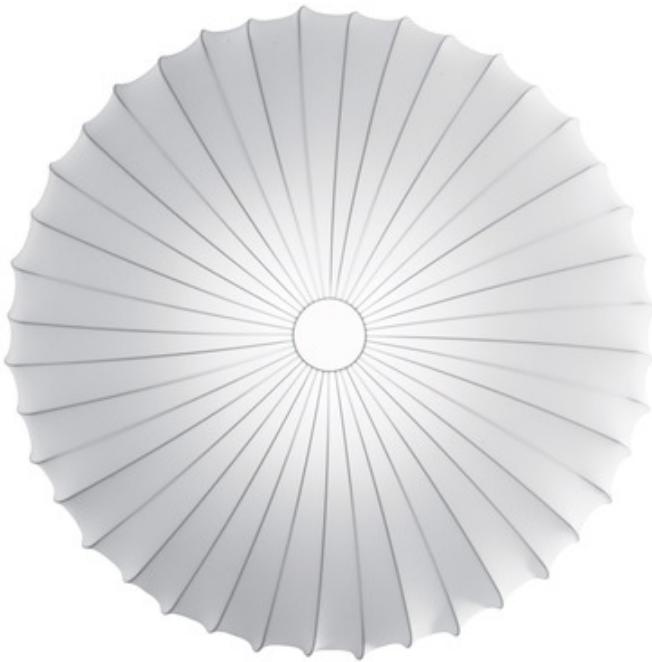

Muse Wall / Ceiling Mount

Designer: Sandro Santantonio

Description:

The Muse Wall / Ceiling Mount features an elastic silk shade stretched over a White varnished metal frame creating exciting color in any room. The removable and washable shade is available in solid Orange, Light Blue, Dark Blue, Fuchsia, Yellow, Pink, Red, Green, White, or Violet or patterned Multicolor, Sticks, or Flowers. Four sizes and two lamping options available. LED: 9/15 watt 120 volt 82CRI, 2700K A19 GU24 base LED bulbs are included. INC: 60/100 watt max 120 volt medium base bulbs are required, but not included. Small: 15.8 inch width x 5.5 inch depth. Medium: 23.6 inch width x 5.5 inch depth. Large: 31.5 inch width x 7.5 inch depth. Extra large: 47.3 inch width x 7.5 inch depth. ETL listed.

Shown in: White / White

List Price: \$990.00
Our Price: \$589.05

Shade Color: White
Body Finish: White
Lamp: 3 x A19/Medium (E26)/72W/120V Incandescent
 1 x A19/Medium (E26)/120V LED
Wattage: 72W
Dimmer: Incandescent
Dimensions: 7.5"H x 47.3"W