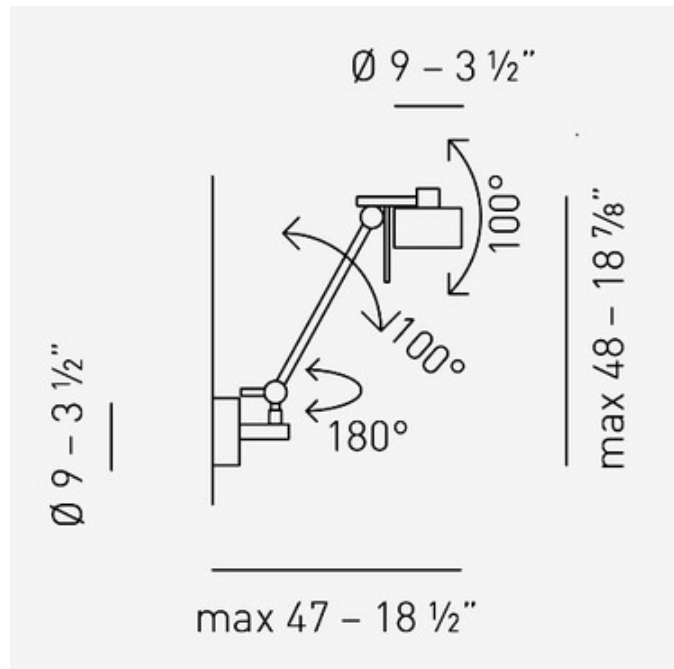

AX20 GR Wall Sconce

Designer: Manuel Vivian

Description:

AX20 GR swing arm wall sconce in chrome features an adjustable head to direct the light beam. General directional light distribution. Available in a suspension, table, wall mount, wall or ceiling mount and floor lamp version. One 60 watt, 120 volt, JCD Type G9 halogen lamp not included. 4.75 inch width x 18.9 inch height x 18.5 inch depth. ETL listed.

Shown in: Chrome

List Price: \$578.57
Our Price: \$344.25

Shade Color: N/A
Body Finish: Chrome
Lamp: 1 x JCD/G9/60W/120V Halogen
Wattage: 60W
Dimmer: Incandescent
Dimensions: 18.9"H x 4.25"W x 18.5"D

Product Number: AX051484			
Company:		Fixture Type:	Date: Mar 24, 2018
Project:		Approved By:	