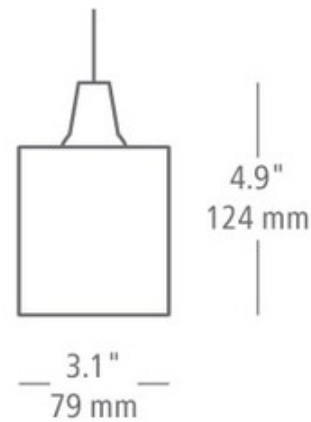

Rocks Pendant

Description:

Rocks pendant features a large cube of Clear crystalline glass with a satin nickel finish. Includes 6 feet field cuttable suspension cable. One 35 watt, 12 volt, JC GY6.35 base Xenon bulb is included. ETL listed. 3.1 inch width x 4.9 inch height x 72 inch maximum length.

Shown in: Satin Nickel / Clear

List Price: \$279.00
 Our Price: \$223.20

Shade Color: Clear
 Body Finish: Satin Nickel
 Lamp: 1 x JC/GY6.35 (bipin)/35W/12V Krypton Xenon
 Wattage: 35W
 Dimmer: Low Voltage Magnetic
 Dimensions: 72"L x 4.9"H x 3.1"W