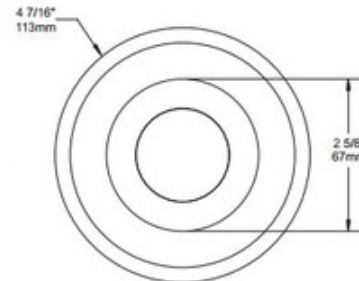

# T3400 3.5 Inch Round Beveled Regressed Trim

**Description:**

T3400 3.5 Inch Round Beveled Regressed Trim is made of plated die-formed steel or powder coat painted finish with anodized aluminum reflector. Trim finish available in White, Black, Gold Plated 24K, Chrome, Brushed Chrome, Architectural Bronze, Antique Copper, Matte White, Brushed Nickel, Satin Nickel, Metallic Grey or Antique Nickel. Additional reflector options include specular Clear or Black, or painted White, Black or Matte White. See attached manufacturer specification for housing/trim combination options. Lamp options include 12 volt GU5.3 MR16 halogen up to 50 watts, 120 volt PAR16 LED up to 8 watts, 12 volt GU5.3 MR16 LED up to 11.5 watts, 120 volt GU10 MR16 halogen up to 50 watts, and 120 volt GU10 MR16 LED up to 9.8 watts. Use supplied glass lens only with MR16 lamps with no glass cover. See housing specification for dimmer information. UL listed. Suitable for damp locations. 1 year warranty. 3 5/8 inch ceiling cutout. 4.4 inch diameter x 2 inch height. 2.6 inch round aperture. A complete fixture includes a housing and trim, sold separately.

**Wattage:** 50W  
**Dimmer:** Dimmable  
**Dimensions:** 2"H x 4.4"W

**Technical Information**  
**Function:** Downlight  
**Ceiling Type:** Drywall with Trim  
**Aperture Shape:** Round  
**Aperture Size:** 2.600"