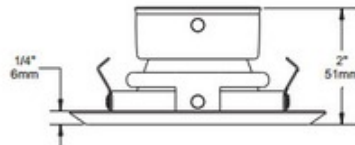

# T3400 3.5 Inch Round Beveled Regressed Trim

**Description:**

T3400 3.5 Inch Round Beveled Regressed Trim is made of plated die-formed steel or powder coat painted finish with anodized aluminum reflector. Trim finish available in White, Black, Gold Plated 24K, Chrome, Brushed Chrome, Architectural Bronze, Antique Copper, Matte White, Brushed Nickel, Satin Nickel, Metallic Grey or Antique Nickel. Additional reflector options include specular Clear or Black, or painted White, Black or Matte White. See attached manufacturer specification for housing/trim combination options. Lamp options include 12 volt GU5.3 MR16 halogen up to 50 watts, 120 volt PAR16 LED up to 8 watts, 12 volt GU5.3 MR16 LED up to 11.5 watts, 120 volt GU10 MR16 halogen up to 50 watts, and 120 volt GU10 MR16 LED up to 9.8 watts. Use supplied glass lens only with MR16 lamps with no glass cover. See housing specification for dimmer information. UL listed. Suitable for damp locations. 1 year warranty. 3 5/8 inch ceiling cutout. 4.4 inch diameter x 2 inch height. 2.6 inch round aperture. A complete fixture includes a housing and trim, sold separately.

**Wattage:** 50W  
**Dimmer:** Dimmable  
**Dimensions:** 2"H x 4.4"W

**Technical Information**  
**Function:** Downlight  
**Ceiling Type:** Drywall with Trim  
**Aperture Shape:** Round  
**Aperture Size:** 2.600"