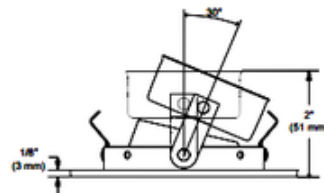

R3151W 3.5 Inch Adjustable Wall Wash Pinhole Trim

Description:

R3151W 3.5 Inch Square Adjustable Wall Wash Trim with Square Pinhole opening is available in a powder coat painted or plated die-formed steel trim finish in White, Black, Gold Plated 24K, Chrome, Brushed Chrome, Architectural Bronze, Antique Copper, Matte White, Brushed Nickel, Satin Nickel, Metallic Grey or Antique Nickel. Anodized aluminum standard reflector finish. Additional reflector finishes include specular Clear or Black, or painted White, Black or Matte White. See attached manufacturer specification for housing/trim combination options. Lamp options include 12 volt GU5.3 MR16 halogen up to 50 watts, 120 volt PAR16 LED up to 8 watts, 12 volt GU5.3 MR16 LED up to 11.5 watts, 120 volt GU10 MR16 halogen up to 50 watts, and 120 volt GU10 MR16 LED up to 9.8 watts. Use supplied glass lens only with MR16 lamps without glass cover. See housing specification for dimmer information. UL listed. Suitable for damp locations. 1 year warranty. 4.25 inch square x 2 inch height. 1.75 inch square aperture. A complete fixture includes a housing and trim, sold separately.

Wattage: 50W
 Dimmer: Dimmable
 Dimensions: 2"H x 4.25"W x 4.25"D

Technical Information
 Function: Wall Washer
 Ceiling Type: Drywall with Trim
 Aperture Shape: Pinhole
 Aperture Size: 1.750"

Product Number: CLT51556			
Company:		Fixture Type:	Date: Apr 19, 2018
Project:		Approved By:	