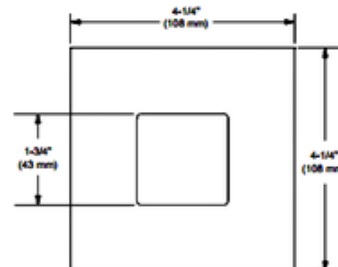

R3151W 3.5 Inch Adjustable Wall Wash Pinhole Trim

Description:

R3151W 3.5 Inch Square Adjustable Wall Wash Trim with Square Pinhole opening is available in a powder coat painted or plated die-formed steel trim finish in White, Black, Gold Plated 24K, Chrome, Brushed Chrome, Architectural Bronze, Antique Copper, Matte White, Brushed Nickel, Satin Nickel, Metallic Grey or Antique Nickel. Anodized aluminum standard reflector finish. Additional reflector finishes include specular Clear or Black, or painted White, Black or Matte White. See attached manufacturer specification for housing/trim combination options. Lamp options include 12 volt GU5.3 MR16 halogen up to 50 watts, 120 volt PAR16 LED up to 8 watts, 12 volt GU5.3 MR16 LED up to 11.5 watts, 120 volt GU10 MR16 halogen up to 50 watts, and 120 volt GU10 MR16 LED up to 9.8 watts. Use supplied glass lens only with MR16 lamps without glass cover. See housing specification for dimmer information. UL listed. Suitable for damp locations. 1 year warranty. 4.25 inch square x 2 inch height. 1.75 inch square aperture. A complete fixture includes a housing and trim, sold separately.

Wattage: 50W
 Dimmer: Dimmable
 Dimensions: 2"H x 4.25"W x 4.25"D

Technical Information
 Function: Wall Washer
 Ceiling Type: Drywall with Trim
 Aperture Shape: Pinhole
 Aperture Size: 1.750"

Product Number: CLT51556			
Company:		Fixture Type:	Date: Apr 19, 2018
Project:		Approved By:	