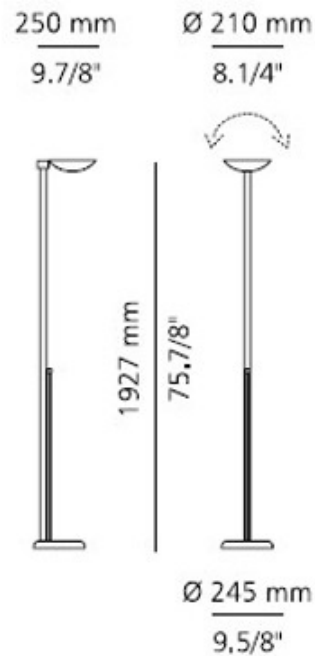

P-2373 Floor Lamp

Designer: Leonardo Marelli

Description:

P-2373 Floor Lamp is available with a Brushed Nickel finish and features an adjustable shade. Dimmer control is located at seating level for easy access. One 300 watt, 120 volt, T3 Long R7s base halogen lamp is required, but not included. Direct and indirect light distribution. Shade diameter is 8.25 inches. 9.88 width x 75.88 inch height.

Shown in: Brushed Nickel

List Price: \$1629.00
Our Price: \$1448.02

Shade Color: N/A
Body Finish: Brushed Nickel
Lamp: 1 x T3LONG/R7s (RSC)/300W/120V Halogen
Wattage: 300W
Dimmer: Incandescent
Dimensions: 75.88"H x 9.88"W

Product Number: EST51593			
Company:		Fixture Type:	Date: Apr 26, 2018
Project:		Approved By:	

#0503FL-P2373-010H1-XXBN

Fax: (773) 883-6131

Phone: 866-954-4489

Address: 1718 W. Fullerton Ave. Chicago IL 60614