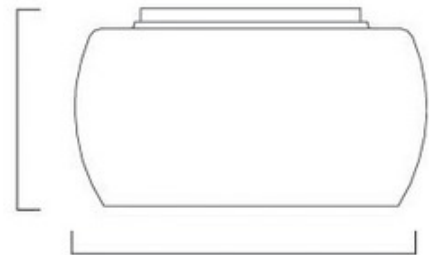

15.75" Dia

SPEC #

ET251597

COMPANY

PROJECT

FIXTURE TYPE

APPROVED BY

DATE