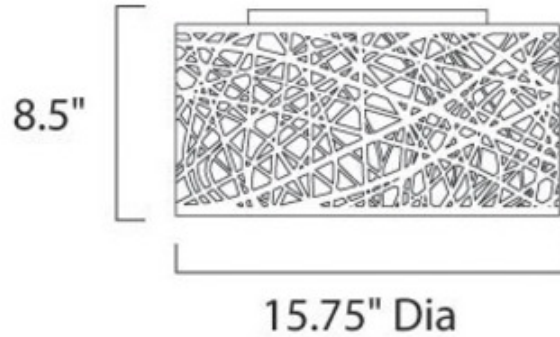

# Inca Ceiling Light Fixture

**Description:**

The Inca Ceiling Flush Mount is artistically unique in design with a steel web shade and interior crystals which provide a festive sparkle. Two sizes and two lamping options. Available in Bronze with Amber crystals or Polished Chrome with Clear crystals. XEN: 40 watt 120 volt G9 base Xenon bulbs are included. LED: 2.9 watt 120 volt G9 base LED bulbs are included. 15.8 or 23.5 inch diameter x 8.75 inch height. General light distribution. UL listed.

Shown in: Bronze

List Price: \$572.50  
 Our Price: \$458.00

Shade Color: N/A  
 Body Finish: Bronze  
 Lamp: 9 x JCD/G9/40W/120V Krypton Xenon  
 Wattage: 360W  
 Dimmer: Incandescent  
 Dimensions: 8.75"H x 23.5"W