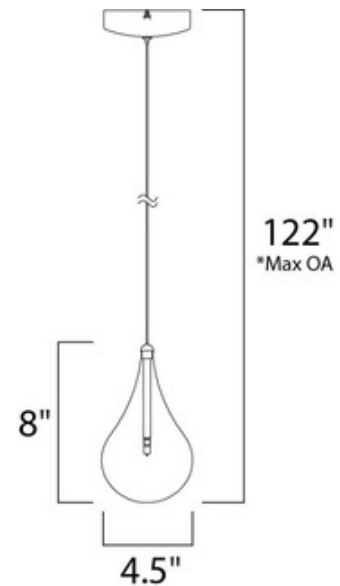

**BRAND**

Et2

**DESCRIPTION**

Larmes collection are gracefully over-sized clear glass teardrops mounted onto a polished chrome lamp holder. Includes 120 inch coaxial cable. One 20 watt, 12 volt, T3 G4 base xenon lamp included. General light distribution. UL listed. Suitable for dry locations. Minimum overall height is 18 inches. Maximum overall height is 120 inches. 5 inch diameter x 8 inch height.

Shown in: Polished Chrome / Clear

<b>SHADE COLOR</b>	Clear
<b>BODY FINISH</b>	Polished Chrome
<b>WATTAGE</b>	20W
<b>DIMMER</b>	Low Voltage Electronic
<b>DIMENSIONS</b>	114"L x 5"W x 8"H
<b>BULB INCLUDED</b>	
<b>LAMP</b>	1 x T3/G4 (bipin)/20W/12V Krypton Xenon

*Technical Information*

<b>PRODUCT DIMENSIONS</b>	Min/Max Overall Height: 18" - 122"
---------------------------	------------------------------------

**SPEC #**

ET251608

\*max overall height

COMPANY

PROJECT