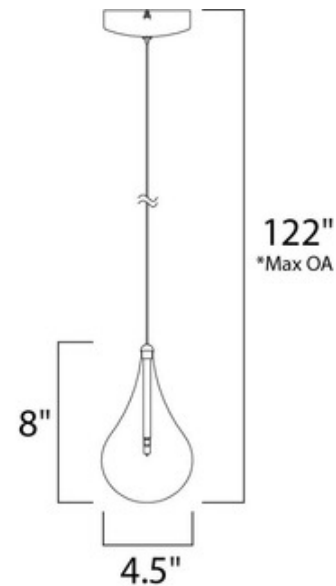

BRAND

Et2

DESCRIPTION

Larmes collection are gracefully over-sized clear glass teardrops mounted onto a polished chrome lamp holder. Includes 120 inch coaxial cable. One 20 watt, 12 volt, T3 G4 base xenon lamp included. General light distribution. UL listed. Suitable for dry locations. Minimum overall height is 18 inches. Maximum overall height is 120 inches. 5 inch diameter x 8 inch height.

Shown in: Polished Chrome / Clear

SHADE COLOR	Clear
BODY FINISH	Polished Chrome
WATTAGE	20W
DIMMER	Low Voltage Electronic
DIMENSIONS	114"L x 5"W x 8"H
BULB INCLUDED	
LAMP	1 x T3/G4 (bipin)/20W/12V Krypton Xenon

Technical Information

PRODUCT DIMENSIONS	Min/Max Overall Height: 18" - 122"
---------------------------	------------------------------------

SPEC #

ET251608

*max overall height

COMPANY

PROJECT

FIXTURE TYPE