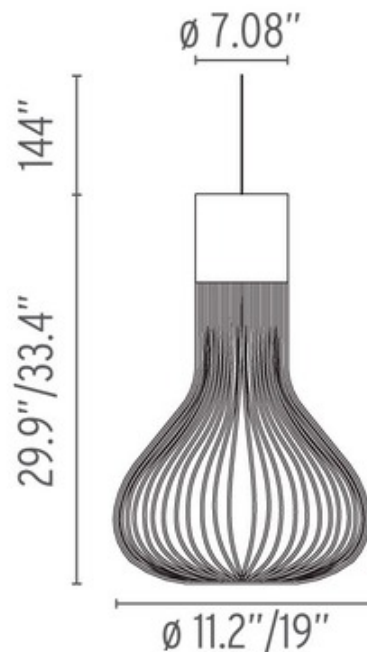

Chasen S2 Suspension

Designer: Patricia Urquiola

Description:

Chasen S2 suspension provides lighting through its Black photo etched body and borosilicate diffuser by means of a mechanical movement that opens the louvers as it varies the shape of the luminaire. One 120 watt, 120 volt, PAR38, Medium based Halogen bulb is required, but not included. 19 inch width x 33.4 inch height x 177.4 inch overall length.

Shown in: White / White

List Price: \$3921.43
Our Price: \$2333.25

Shade Color: White
Body Finish: White
Lamp: 1 x PAR38/Medium (E26)/120W/120V Halogen
 1 x PAR38/Medium (E26)/120V LED
Wattage: 120W
Dimmer: Incandescent
Dimensions: 177.4"L x 33.4"H x 19"W