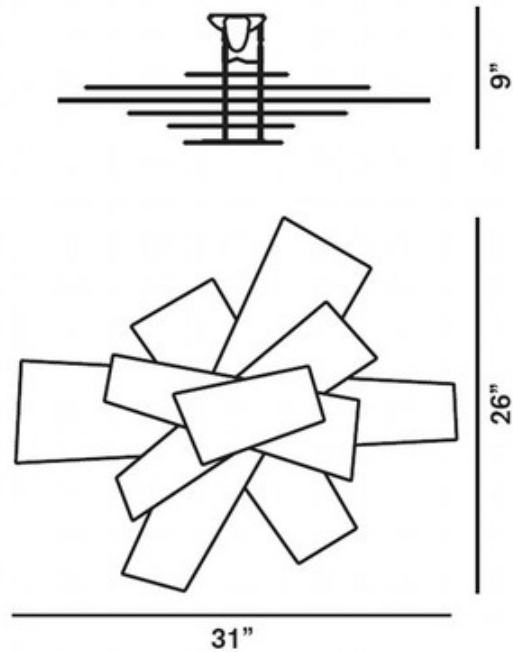

Big Bang Wall / Ceiling Mount

Designer: Franzolini & Jiminez

Description:

Big Bang Wall / Ceiling Mount features multiple layers of white or red methacrylate. Available in a wall/ceiling mount and suspension version. Requires one 100 watt, 120 volt, T3 short RSC halogen lamp, not included. General light distribution. Made in Italy. 31 width length x 26 inch width x 9 inch depth/height. UL listed.

Shown in: White

List Price: \$1147.50
Our Price: \$918.00

Shade Color: White
Body Finish: N/A
Lamp: 1 x T3SHORT/R7s (RSC)/100W/120V Halogen
Wattage: 100W
Dimmer: Incandescent
Dimensions: 26"L x 9"H x 31"W