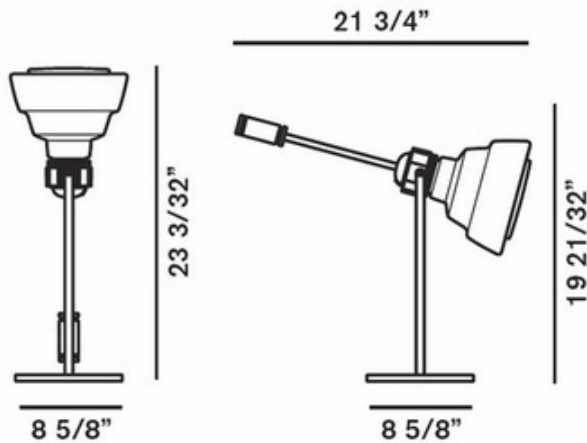

Glas Adjustable Table Lamp

Description:

Glas Adjustable Table Lamp features a sandblasted White glass shade or glossy finish blown glass diffuser processed with a technique that renders the glass polished and reflective like metal when off. When turned on the glass turns into a warm pale grey color. The base, rod and counterweight are made of nickel-plated steel with a polished finish. Requires one 20 watt 120 volt medium base compact fluorescent lamp not included. 8.6 inch width x 21.75 inch depth x 23.1 inch height.

Shown in: Chrome / Chrome Glass

List Price: \$1393.75
 Our Price: \$1115.00

Shade Color: Chrome Glass
 Body Finish: Chrome
 Lamp: 1 x CF/Medium (E26)/20W/120V Compact Fluorescent
 Wattage: 20W
 Dimmer: Not Dimmable
 Dimensions: 23.1"H x 8.6"W x 21.75"D