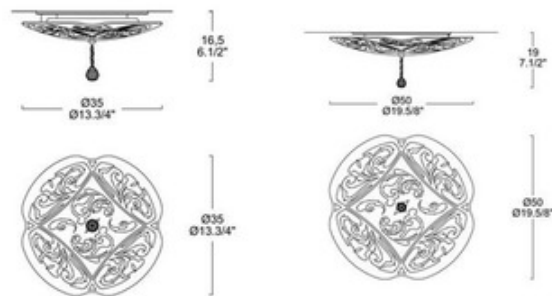

# Charme P-PL Ceiling Flush Mount

CE

**Designer:** Marina Toscano

**Description:**

CHARME P-PL ceiling flush mount feature a lightweight, curved white glass diffuser adorned with a decorative platinum or gold metallic leaf outer layer. Features a white lacquered or gold metallic finish. This unusual design gives the fixture a distinctive 3D effect. Available in a ceiling flush mount, wall sconce and pendant version. Fixture available with halogen lamps or compact fluorescent lamping option. 40 or 60 watt, 120 volt, JCD Type G9 base halogen lamps or one 22 watt, 120 volt, T5 2GX13 base compact fluorescent lamp not included. Small requires 4 halogen lamps. Large requires 6 halogen lamps. General light distribution. CE listed. Available in a small and large size option. Small: 13.75 inch diameter x 6.5 inch height. Large: 19.63 inch diameter x 7.5 inch height.

Shown in: White Lacquered Metal / White / Platinum

**List Price:** \$1243.75  
**Our Price:** \$995.00

**Shade Color:** White / Platinum  
**Body Finish:** White Lacquered Metal  
**Lamp:** 4 x JCD/G9/40W/120V Halogen  
**Wattage:** 160W  
**Dimmer:** Incandescent  
**Dimensions:** 13.75"L x 6.5"H x 13.75"W