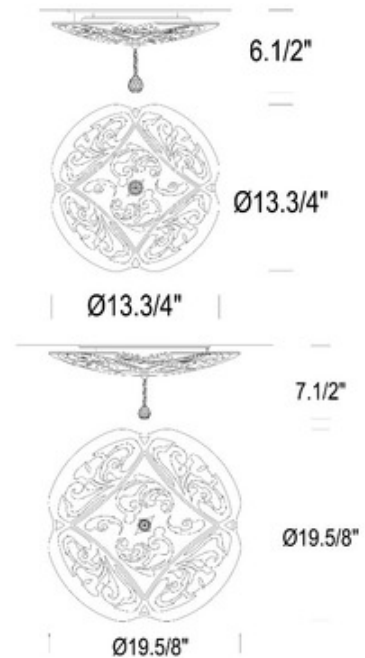

DESIGNER

Marina Toscano

BRAND

Leucos

DESCRIPTION

The Charme Wall / Ceiling Light, designed by Marina Toscana, is a great transitional design that is playful yet elegant. A vibrant pattern is made on the hand-blown glass diffuser with a silkscreen print and further accentuated with a bas-relief effect in White, Gold, or Platinum. Available in two sizes. The collection is delicately accentuated with dangling crystals. ETL listed.

SHADE COLOR	White
BODY FINISH	White
WATTAGE	240W
DIMMER	Standard 120V
DIMENSIONS	19.625"W x 7.5"H
BULB NOT INCLUDED	
LAMP	4 x JCD/G9/60W/120V Halogen

SPEC # LEU51743

COMPANY	PROJECT	FIXTURE TYPE	APPROVED BY	DATE