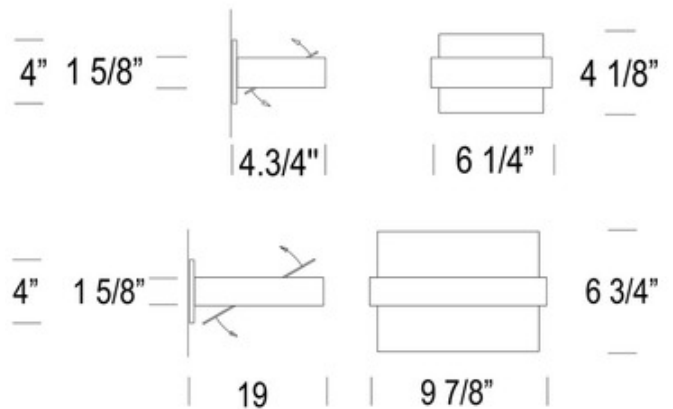

SHADE COLOR	Chrome / Chrome
BODY FINISH	N/A
WATTAGE	200W
DIMMER	Standard 120V
DIMENSIONS	9.875"W x 6.75"H x 6.69"D
BULB NOT INCLUDED	
LAMP	1 x T3LONG/R7s (RSC)/200W/120V Halogen

SPEC #

LEU5183

COMPANY

PROJECT