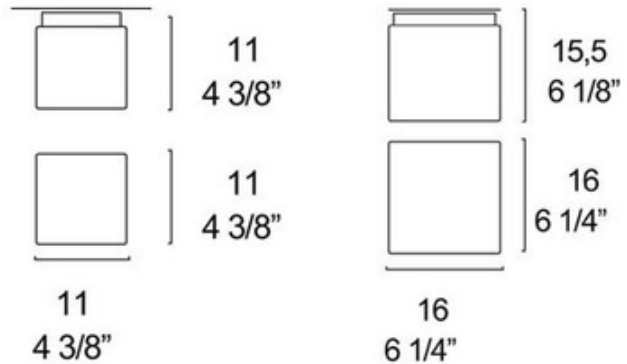

Cubi Wall / Ceiling Mount

Description:

Cubi wall/ceiling mount fixture features a satin finish layered and blown white glass diffuser with a grey lacquered metal finish. Pendant available in small and large size option. Available in a wall sconce, pendant, wall/ceiling mount, table and floor lamp. One 40 or 60 watt, 120 volt, JCD Type G9 halogen lamp included. General light distribution. UL listed. Made in Italy. Small: 4.38W x 4.38H x 4.38 inch depth. Large: 6.25W x 6.25H x 6.13 inch depth.

Shown in: Grey / White

List Price: \$312.50
 Our Price: \$250.00

Shade Color: White
 Body Finish: Grey
 Lamp: 1 x JCD/G9/40W/120V Halogen
 Wattage: 40W
 Dimmer: Incandescent
 Dimensions: 4.38"H x 4.38"W x 4.38"D