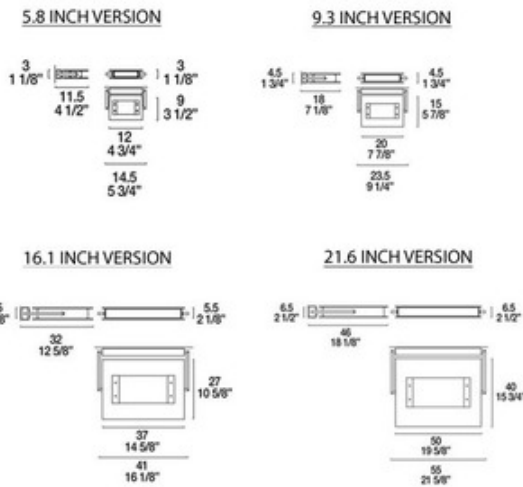

360 Degree Wall / Ceiling Mount

Description:

Trecentosessantagradi (360-Degree) wall/ceiling mount fixture features an adjustable heat resistant polished glass diffuser. Finish available in nickel, chrome and steel grey. Available in 6, 9, 16 and 22 inch wide options. One 120 volt T3Short R7s or JCD G9 halogen lamp included. General light distribution. ADA compliant when mounted on wall. UL listed. Made in Italy. 6 inch version: 5.75W x 3.5H x 4.5 inch depth. 9 inch version: 9.25W x 5.63H x7.13 inch depth. 16 inch version: 16.13W x 10.63H x 12.63 inch depth. 21 inch version: 21.63W x 18.13H x 15.75 inch length.

Shown in: Nickel / Clear / Satin

List Price: \$624.38
 Our Price: \$499.50

Shade Color: Clear / Satin
 Body Finish: Nickel
 Lamp: 1 x T3SHORT/R7s (RSC)/200W/120V Halogen
 Wattage: 200W
 Dimmer: Incandescent
 Dimensions: 5.63"H x 9.25"W x 7.13"D