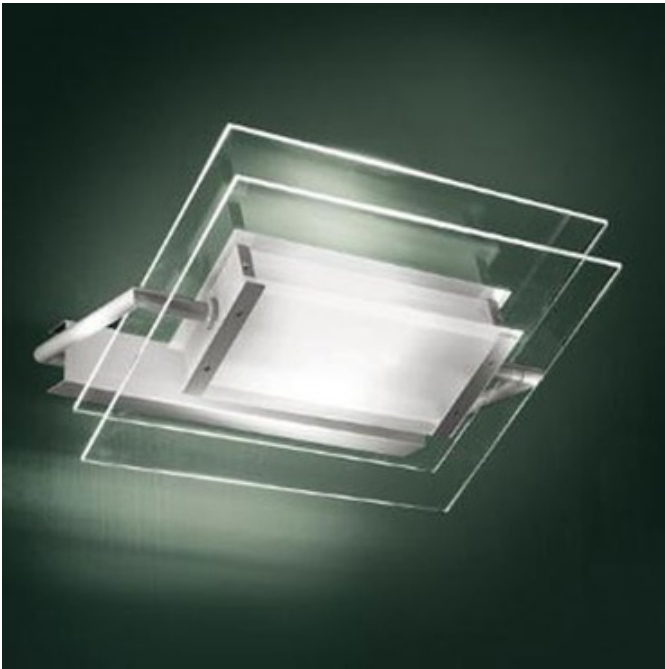

360 Degree Wall / Ceiling Mount

Description:

Trecentosessantagradi (360-Degree) wall/ceiling mount fixture features an adjustable heat resistant polished glass diffuser. Finish available in nickel, chrome and steel grey. Available in 6, 9, 16 and 22 inch wide options. One 120 volt T3Short R7s or JCD G9 halogen lamp included. General light distribution. ADA compliant when mounted on wall. UL listed. Made in Italy. 6 inch version: 5.75W x 3.5H x 4.5 inch depth. 9 inch version: 9.25W x 5.63H x7.13 inch depth. 16 inch version: 16.13W x 10.63H x 12.63 inch depth. 21 inch version: 21.63W x 18.13H x 15.75 inch length.

Shown in: Nickel / Clear / Satin

List Price: \$624.38
 Our Price: \$499.50

Shade Color: Clear / Satin
 Body Finish: Nickel
 Lamp: 1 x T3SHORT/R7s (RSC)/200W/120V Halogen
 Wattage: 200W
 Dimmer: Incandescent
 Dimensions: 5.63"H x 9.25"W x 7.13"D