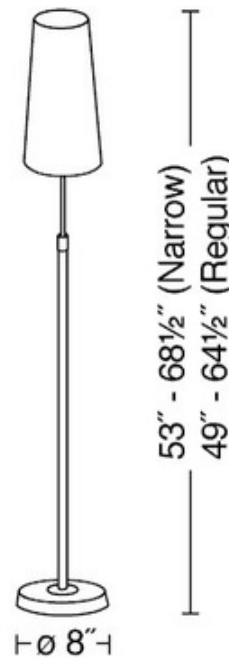

# Illuminator 6354 Wide Shade Floor Lamp

**Description:**

The Illuminator 6354 Floor Lamp features a Satin White or Kupfer shade with an Antique Brass, Brushed Brass, Hand Brushed Old Bronze, or Satin Nickel finish. One 75 watt max 120 volt medium base bulb is required, but not included. 15 inch width x 64.5 inch height. Shade: 15 inch width x 12 inch height.

Shown in: Antique Brass / Kupfer

**List Price:** \$497.50  
**Our Price:** \$358.20

**Shade Color:** Kupfer  
**Body Finish:** Antique Brass  
**Lamp:** 1 x A19/Medium (E26)/75W/120V Incandescent  
 1 x A19/Medium (E26)/120V LED  
**Wattage:** 75W  
**Dimmer:** Incandescent  
**Dimensions:** 64.5"H x 15"W

Product Number: <b>HLK52380</b>			
Company:		Fixture Type:	Date: Mar 22, 2018
Project:		Approved By:	

#0815FL-63541R-065I1-KPAB

Fax: (773) 883-6131

Phone: 866-954-4489

Address: 1718 W. Fullerton Ave. Chicago IL 60614