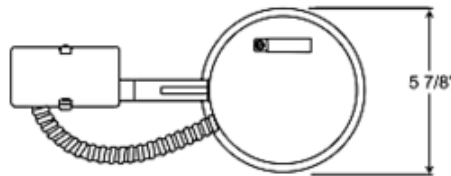

IC25R 5 Inch IC Shallow Remodel Housing

Shown in: Aluminum

List Price: \$35.52
 Our Price: \$21.31

- Shade Color: N/A
- Body Finish: Aluminum
- Lamp:
 - 1 x PAR30L/Medium (E26)/120V Halogen
 - 1 x PAR30L/Medium (E26)/120V LED
 - 1 x PAR20/Medium (E26)/120V Halogen
 - 1 x PAR20/Medium (E26)/120V LED
 - 1 x PAR30S/Medium (E26)/120V Halogen
 - 1 x PAR30S/Medium (E26)/120V LED
 - 1 x R20/Medium (E26)/120V Incandescent
 - 1 x R20/Medium (E26)/120V LED

Technical Information

- Wattage: N/A
- Ceiling Type: Drywall with Trim
- Dimmer: Dimmable
- Housing Type: Remodel IC
- Dimensions: 12.5"L x 5.75"H x 5.875"W
- Housing Height: 6"
- Aperture Size: 0.000"
- Product Dimensions: 5.50 inch ceiling cutout

Description:

IC25R 5 Inch Shallow Universal IC Remodel Housing is an energy efficient sealed housing. IC remodel housing for remodel application where back side of ceiling is not accessible. Installs through an opening in the ceiling from below. Secured in place by factory installed remodel springs. Can be completely covered with insulation. Accommodates ceilings up to 1 1/8 inch thick. When used with Air-Loc gasket (ALG5R), stops infiltration and ex-filtration of air, reducing heating and cooling costs. Trims shown with Air-Loc symbol do not require a gasket. One 120 volt, A19, BR30, PAR30, PAR20, R20 or PAR30L medium base halogen/ incandescent lamp or LED equivalent is required, but not included. Lamp type and wattage dependent upon housing/trim combination (see attached Juno manufacturer specification). Incandescent/halogen dimmable with a standard incandescent dimmer. Consult lamp manufacturer for dimmer compatibility when using an LED equivalent lamp. UL listed for through-branch wiring, damp locations and IP. Product thermally protected against improper use of lamps. Trim 212N is wet location approved for covered ceiling applications. 12.5 inch length x 5.9 inch width x 5.75 inch height. A complete fixture includes a housing and trim, sold separately.