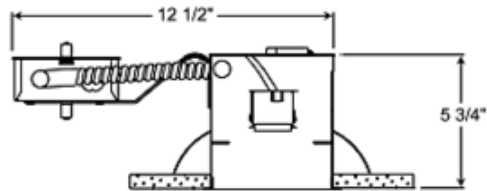

IC25R 5 Inch IC Shallow Remodel Housing

Shown in: Aluminum

List Price: \$35.52
 Our Price: \$21.31

- Shade Color: N/A
- Body Finish: Aluminum
- Lamp:
 - 1 x PAR30L/Medium (E26)/120V Halogen
 - 1 x PAR30L/Medium (E26)/120V LED
 - 1 x PAR20/Medium (E26)/120V Halogen
 - 1 x PAR20/Medium (E26)/120V LED
 - 1 x PAR30S/Medium (E26)/120V Halogen
 - 1 x PAR30S/Medium (E26)/120V LED
 - 1 x R20/Medium (E26)/120V Incandescent
 - 1 x R20/Medium (E26)/120V LED

Technical Information

- Wattage: N/A
- Ceiling Type: Drywall with Trim
- Dimmer: Dimmable
- Housing Type: Remodel IC
- Dimensions: 12.5"L x 5.75"H x 5.875"W
- Housing Height: 6"
- Aperture Size: 0.000"
- Product Dimensions: 5.50 inch ceiling cutout

Description:

IC25R 5 Inch Shallow Universal IC Remodel Housing is an energy efficient sealed housing. IC remodel housing for remodel application where back side of ceiling is not accessible. Installs through an opening in the ceiling from below. Secured in place by factory installed remodel springs. Can be completely covered with insulation. Accommodates ceilings up to 1 1/8 inch thick. When used with Air-Loc gasket (ALG5R), stops infiltration and ex-filtration of air, reducing heating and cooling costs. Trims shown with Air-Loc symbol do not require a gasket. One 120 volt, A19, BR30, PAR30, PAR20, R20 or PAR30L medium base halogen/ incandescent lamp or LED equivalent is required, but not included. Lamp type and wattage dependent upon housing/trim combination (see attached Juno manufacturer specification). Incandescent/halogen dimmable with a standard incandescent dimmer. Consult lamp manufacturer for dimmer compatibility when using an LED equivalent lamp. UL listed for through-branch wiring, damp locations and IP. Product thermally protected against improper use of lamps. Trim 212N is wet location approved for covered ceiling applications. 12.5 inch length x 5.9 inch width x 5.75 inch height. A complete fixture includes a housing and trim, sold separately.