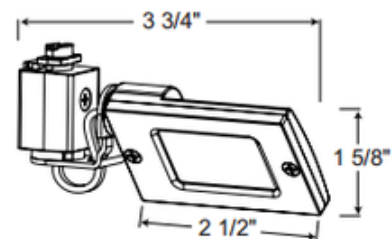

Technical Information

LUMINOUS FLUX	44 lumens
LUMENS/WATT	10.00
LAMP COLOR	3000K

SPEC # JUN52460

COMPANY	PROJECT	FIXTURE TYPE	APPROVED BY	DATE