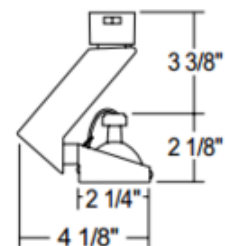

BRAND

Juno Lighting

DESCRIPTION

T805 Slant Series Gimbal Ring Track Fixture with its angular design cleverly disguises the integral solid state electronic transformer. The slant transformer allows 90 degree vertical aiming capability in both directions and 358 degree horizontal rotation. On-off switch included. Finish available in White or Black. One 20-50 watt, 12 volt GU5.3 MR16 bulb is required, but not included. The MR16 lamp provides tight beam control for dramatic lighting applications. UL listed. Compatible with Juno Lighting Trac-Lites, Trac-Master 1-circuit and Trac-Master 2-circuit 120 volt line voltage track systems.

SHADE COLOR	N/A
BODY FINISH	White
WATTAGE	50W
DIMMER	Dimmable
DIMENSIONS	5.5"L x 2.25"W x 4.1"D
BULB NOT INCLUDED	
LAMP	1 x MR16/GU5.3 (bipin)/50W/12V Halogen 1 x MR16/GU5.3 (bipin)/12V LED

SPEC # JUN52465