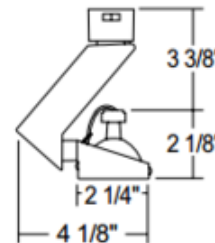

Product Number: JUN52465			
Company:		Fixture Type:	Date: Apr 24, 2018
Project:		Approved By:	

#1000TR-SLANTGI-004H1-XXWH

Fax: (773) 883-6131

Phone: 866-954-4489

Address: 1718 W. Fullerton Ave. Chicago IL 60614

www.lightology.com