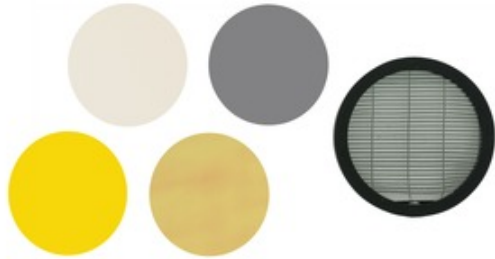

Port LED Louvers and Lenses

Description:

Port LED louvers and lenses kit includes louver with 20 degree beam tilt lens, step louver to use as a step light, plus a neutral density filter and warming filter to bring the color to 2500K.

List Price: \$24.00
 Our Price: \$12.00

Shade Color: N/A
 Body Finish: N/A
 Lamp: N/A
 Wattage: N/A
 Dimmer: N/A
 Dimensions: N/A

Product Number: EDG52528			
Company:		Fixture Type:	Date: Apr 26, 2018
Project:		Approved By:	