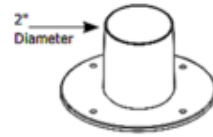

COMPANY	PROJECT	FIXTURE TYPE	APPROVED BY	DATE