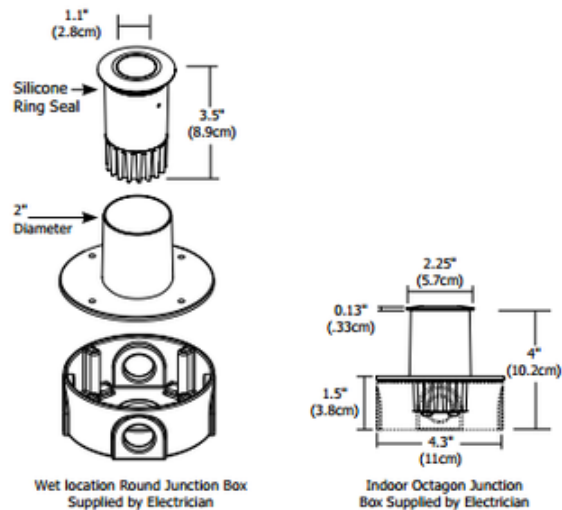

# Port LED Round Wall/Floor Recessed

Shown in: Satin Aluminum

List Price: \$259.00  
 Our Price: \$207.20

Shade Color: N/A  
 Body Finish: Satin Aluminum  
 Lamp: 1 x LED/3.5W/12V LED  
 Wattage: 3.5W  
 Dimmer: Dimmable  
 Dimensions: 2.25"W x 4"D

**Technical Information**  
 Luminous Flux: 95 lumens  
 Lumens/Watt: 27.14  
 Lamp Color: 3029 K  
 Color Rendering: 80 CRI  
 Lamp Life: 50000 hours

**Designer:** Gregory Kay

**Description:**

Port LED Round Wall/Floor Recessed fixture includes high powered warm white light with 3.5 watts, 12VAC LED, Warm White 3029K color temperature, 80CRI, 95 lumens. 70 percent lumen maintenance based on 50,000 hours of operation. Features a 16 degree precise focus, tempered glass lens with a marine-grade aluminum bevel edge trim in Satin Aluminum. Available with a round or square beveled edge. The Port LED is outdoor-rated using a wet location electrical box or indoor using a standard octagon electrical box, sold separately. The trim accepts dichroic color filters when used with PORT-LL(H) accessory, sold separately. Compatible remote power supplies include electronic low voltage TE-60L-12, or magnetic low voltage T-150-12 or T-300-12. Can dim down to 30 percent without flickering using low voltage electronic or magnetic dimmer, depending on transformer type used. Required junction box cover, wood spring clips, and remote transformer, sold separately. Rated for wet locations when used with a wet location electrical box. ETL listed. Fixture includes a 5 year warranty.