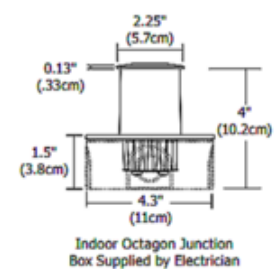

COMPANY	PROJECT	FIXTURE TYPE	APPROVED BY	DATE