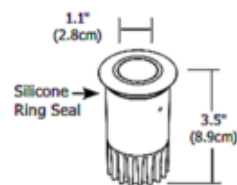

COMPANY	PROJECT	FIXTURE TYPE	APPROVED BY	DATE