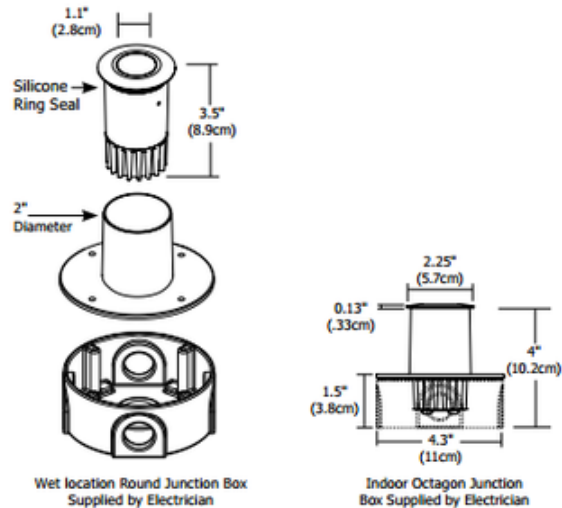

Port LED Square Wall/Floor Recessed

Shown in: Satin Aluminum

List Price: \$259.00
Our Price: \$207.20

Shade Color: N/A
Body Finish: Satin Aluminum
Lamp: 1 x LED/3.5W/12V LED
Wattage: 3.5W
Dimmer: Dimmable
Dimensions: 2.25"W x 4"D

Technical Information
Luminous Flux: 95 lumens
Lumens/Watt: 27.14
Lamp Color: 3029 K
Color Rendering: 80 CRI
Lamp Life: 50000 hours

Designer: Gregory Kay

Description:

Port LED Square Wall/Floor Recessed fixture includes high powered warm white light with 3.5 watts, 12VAC LED, Warm White 3029K color temperature, 80CRI, 95 lumens. 70 percent lumen maintenance based on 50,000 hours of operation. Features a 16 degree precise focus, tempered glass lens with a marine-grade aluminum bevel edge trim in Satin Aluminum. Available with a round or square beveled edge. The Port LED is outdoor-rated using a wet location electrical box or indoor using a standard octagon electrical box, sold separately. The trim accepts dichroic color filters when used with PORT-LL(H) accessory, sold separately. Compatible remote power supplies include electronic low voltage TE-60L-12, or magnetic low voltage T-150-12 or T-300-12. Can be dimmed down to 30 percent without flickering using low voltage electronic or magnetic dimmer, depending on transformer type used. Required junction box cover, wood spring clips, and remote transformer, sold separately. Rated for wet locations when used with a wet location electrical box. ETL listed. Fixture includes a 5 year warranty.

Product Number: EDG52541			
Company:		Fixture Type:	Date: Apr 26, 2018
Project:		Approved By:	

#1200ES-PORTSQH-005L1-GLSA

Fax: (773) 883-6131

Phone: 866-954-4489

Address: 1718 W. Fullerton Ave. Chicago IL 60614