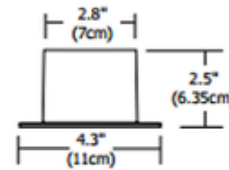

Product Number: EDG52543			
Company:		Fixture Type:	Date: Apr 26, 2018
Project:		Approved By:	

#1200ES-SUN3JCV-XXXL1-XXXX

Fax: (773) 883-6131

Phone: 866-954-4489

Address: 1718 W. Fullerton Ave. Chicago IL 60614

www.Lightology.com