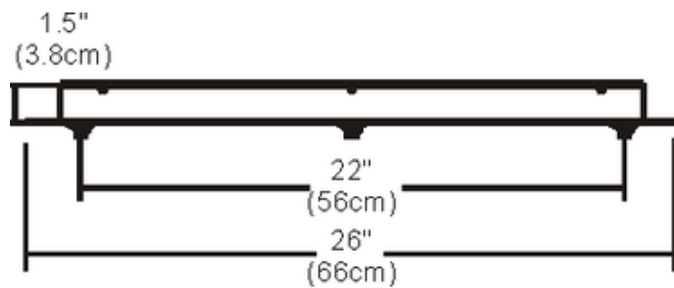

Fast Jack Linear 3 Port Canopy

Description:

Fast Jack Linear 3 Port Canopy features three Fast Jack ports and mounts to a standard 4 inch electrical box with plaster ring or an octagon box. Maximum load per port is 12 volt & 75 watts, for a total of 225 watts. Dimmable with an electronic low voltage dimmer. ETL listed. 26 inch length x 1.5 inch height.

Shown in: Satin Nickel

List Price: \$284.00
 Our Price: \$227.20

Shade Color: N/A
 Body Finish: Satin Nickel
 Lamp: 3 x 225W Halogen
 Wattage: 675W
 Dimmer: Low Voltage Electronic
 Dimensions: 1.5"H x 26"W