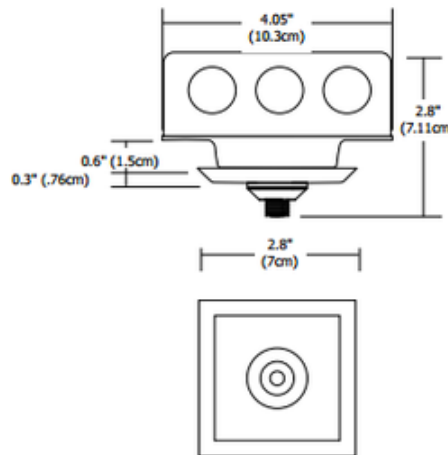

Fast Jack LED 2 Inch Square Canopy

Description:

Fast Jack LED 2 Inch Square Canopy mounts to a standard 4 inch square electrical box or to an octagon box with special plaster ring included. Finish available in Satin Nickel, Polished Nickel, Antique Bronze or White. Includes power supply which fits inside the electrical box. LED maximum load is 12 volt, 40 watts. LED dimming range varies. Reference corresponding fixture specification sheet. Also available in a halogen version. ETL listed. LED version can also be used with maximum of 50 watt halogen load per port. 2.8 inch square x .60 inch height.

Shown in: Satin Nickel

List Price: \$174.00
 Our Price: \$139.20

Shade Color: N/A
 Body Finish: Satin Nickel
 Lamp: 1 x LED/40W/12V LED
 Wattage: 40W
 Dimmer: Low Voltage Electronic
 Dimensions: 0.6"H x 2.8"W x 2.8"D