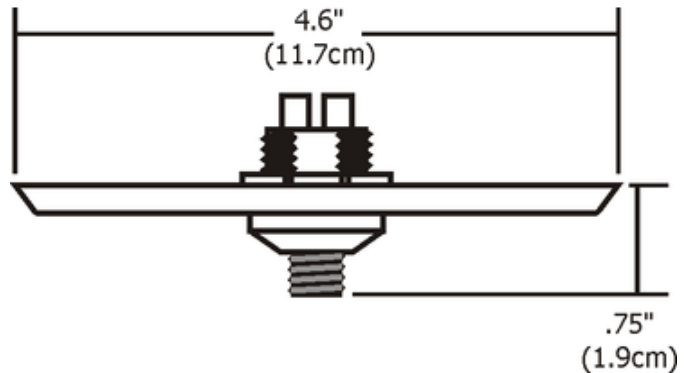

# Fast Jack LED 4 Inch Round Canopy

**Description:**

Fast Jack LED 4 Inch Round Canopy mounts to a standard 4 inch electrical box. Finish available in Satin Nickel, Antique Bronze, Polished Nickel or White. Includes power supply which fits inside electrical box. Maximum load LED is 12 volt, 40 watts. LED dimming range varies. Reference corresponding fixture specification sheet for dimmer. ETL listed. 4.6 inch diameter. LED version can also be used with maximum of 50 watt halogen port.

Shown in: Satin Nickel

**List Price:** \$123.00  
**Our Price:** \$98.40

**Shade Color:** N/A  
**Body Finish:** Satin Nickel  
**Lamp:** 1 x LED/40W/12V LED  
**Wattage:** 40W  
**Dimmer:** Low Voltage Electronic  
**Dimensions:** 0.75"H x 4.6"W