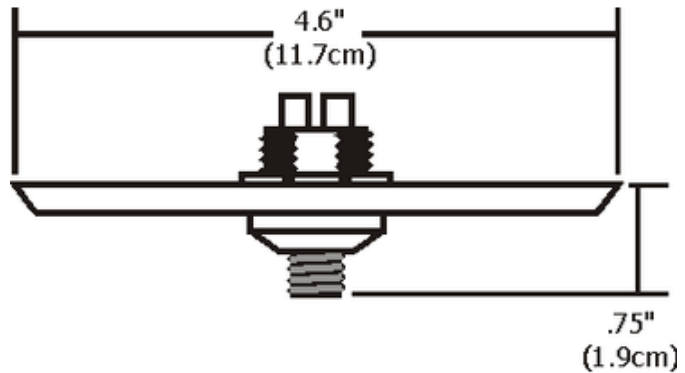

# Fast Jack LED 4 Inch Square Canopy

**Description:**

Fast Jack LED 4 Inch Square Canopy mounts to a standard 4 inch electrical box. Finish available in Satin Nickel, Polished Nickel, Antique Bronze, or White. Includes power supply which fits inside the electrical box. Maximum load LED is 12 volt, 40 watts. LED dimming range varies. Reference corresponding fixture specification sheet for dimmer. ETL listed. 4.6 inch width x 4.6 inch height x .75 inch depth. LED version can also be used with maximum of 50 watt halogen load per port.

Shown in: Satin Nickel

**List Price:** \$145.00  
**Our Price:** \$116.00

**Shade Color:** N/A  
**Body Finish:** Satin Nickel  
**Lamp:** 1 x LED/40W/12V LED  
**Wattage:** 40W  
**Dimmer:** Low Voltage Electronic  
**Dimensions:** 0.75"H x 4.6"W x 4.6"D