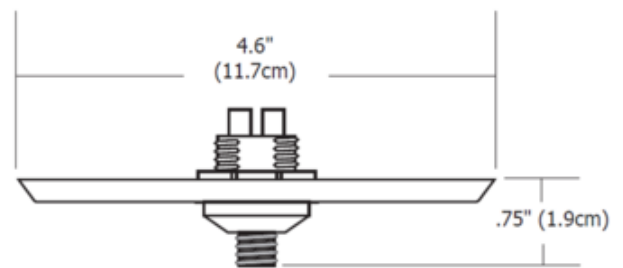

BRAND

PureEdge Lighting

DESCRIPTION

Fast Jack LED 4 Inch Round or Square Canopy features a single Fast Jack port and mounts to a standard 4 inch electrical box that houses a 60 watt 12VAC LED power supply (included). LED version can also be used with a maximum of 50 watt halogen load per port. Compatible with Lutron Diva, Lutron Skylark, and Legrand electronic low voltage dimmers, sold separately. Note: Not compatible with Lutron Maestro dimmers. Note: Limited quantities available.

Shown in: Satin Nickel

SHADE COLOR	N/A
BODY FINISH	Satin Nickel
WATTAGE	60W
DIMMER	Low Voltage Electronic
DIMENSIONS	4.6"W x 0.75"H x 4.6"D
LAMP	N/A

SPEC # EDG52561

COMPANY	PROJECT	FIXTURE TYPE	APPROVED BY	DATE