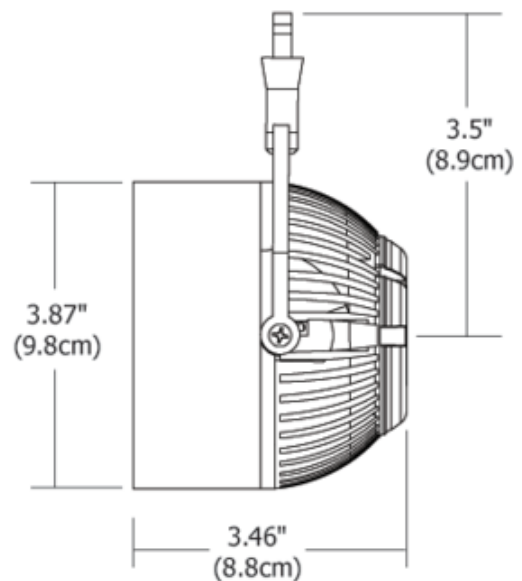

**BRAND**

PureEdge Lighting

**DESCRIPTION**

Atlas LED head presents a high level of accent lighting for retail displays, galleries, museums or offices. Providing uniform illumination without UV, IR, or the use of mercury. It is an energy efficient alternative for a 120W PAR38 Spot. The cool-to-touch fixture allows manual locking of 360 degrees rotation, 90 degrees tilt, and optical lens orientation. Features an 8 degree spot lens. For use with 1-circuit Monorail, 2-circuit Monorail or Fast Jack canopy. Includes Fast Jack connector. Finish available in Polished Nickel. Integrated 19.2 watt, 12VAC, LED, 3116K, 85CRI, 70 percent lumen maintenance based on 50,000 hours operation. Dimmable per attached manufacturer dimmer compatibility spec. Fixture includes a 5 year warranty. ETL listed. Fast Jack canopy required if used as a monopoint, sold separately. Image shown in White finish.

<b>SHADE COLOR</b>	N/A
<b>BODY FINISH</b>	Antique Bronze
<b>WATTAGE</b>	19W
<b>DIMMER</b>	Dimmable
<b>DIMENSIONS</b>	3.46"L x 3.87"W x 3.5"H
<b>INTEGRATED LED MODULE</b>	
<b>LAMP</b>	1 x LED/19W/12V LED

*Technical Information*

<b>LAMP COLOR</b>	3116K
<b>COLOR RENDERING</b>	85 CRI
<b>LAMP LIFE</b>	50000 hours

**SPEC #** EDG52563

COMPANY	PROJECT	FIXTURE TYPE	APPROVED BY	DATE