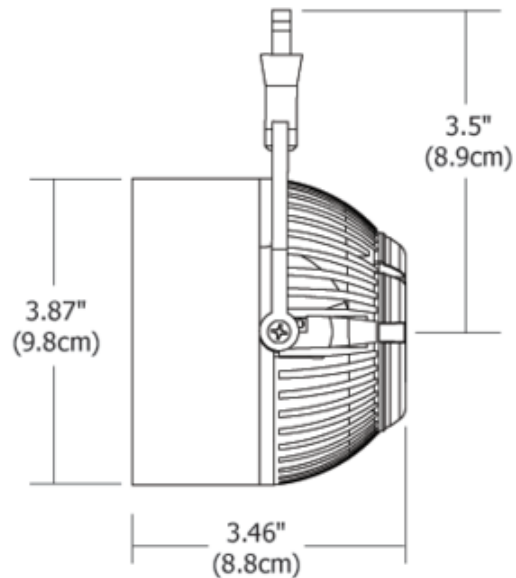

# FJ Atlas LED Head

**Description:**

Atlas LED head presents a high level of accent lighting for retail displays, galleries, museums or offices. Providing uniform illumination without UV, IR, or the use of mercury. It is an energy efficient alternative for a 120W PAR38 Spot. The cool-to-touch fixture allows manual locking of 360 degrees rotation, 90 degrees tilt, and optical lens orientation. Features an 8 degree spot lens. For use with 1-circuit Monorail, 2-circuit Monorail or Fast Jack canopy. Includes Fast Jack connector. Finish available in Polished Nickel, White or Antique Bronze. Integrated 19.2 watt, 12VAC, LED, 3116K, 85CRI, 70 percent lumen maintenance based on 50,000 hours operation. Dimmable per attached manufacturer dimmer compatibility spec. Fixture includes a 5 year warranty. ETL listed. Fast Jack canopy required if used as a monopoint, sold separately.

Shown in: Antique Bronze

List Price: \$575.00  
 Our Price: \$172.50

Shade Color: N/A  
 Body Finish: Antique Bronze  
 Lamp: 1 x LED/19W/12V LED  
 Wattage: 19W  
 Dimmer: Dimmable  
 Dimensions: 3.46"L x 3.5"H x 3.87"W

**Technical Information**

Lamp Color: 3116 K  
 Color Rendering: 85 CRI  
 Lamp Life: 50000 hours

Product Number: <b>EDG52563</b>			
Company:		Fixture Type:	Date: Apr 25, 2018
Project:		Approved By:	

#1200FJ-ATLSP-XXXL1-XXAB