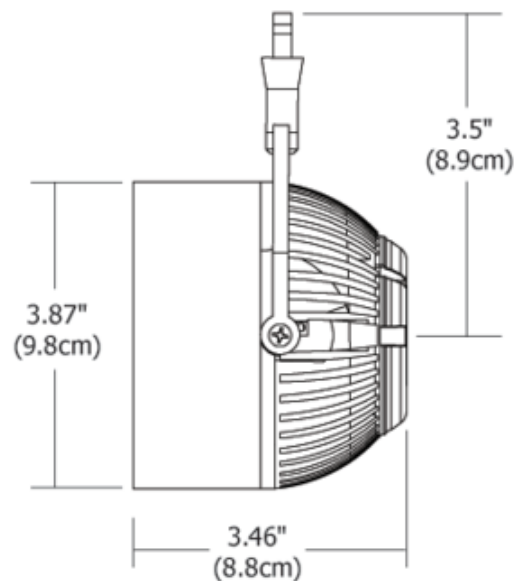

Technical Information

LAMP COLOR	3116K
COLOR RENDERING	85 CRI
LAMP LIFE	50000 hours

SPEC # EDG52566

COMPANY	PROJECT	FIXTURE TYPE	APPROVED BY	DATE