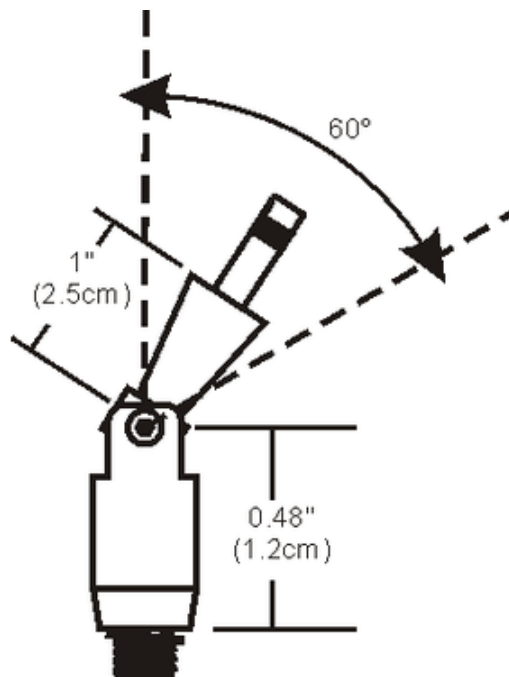

FJ Sloped Ceiling Fixture Connector

Description:

Fast Jack sloped ceiling fixture connector for use with any Fast Jack fixture head with corresponding mono-point or multi-port canopies in a sloped ceiling application. Finish available in satin nickel, polished nickel or antique bronze. ETL listed.

Shown in: Satin Nickel

List Price: \$62.00
 Our Price: \$49.60

Shade Color: N/A
 Body Finish: Satin Nickel
 Lamp: N/A
 Wattage: N/A
 Dimmer: N/A
 Dimensions: 0.48"H

Product Number: EDG52717			
Company:		Fixture Type:	Date: Mar 20, 2018
Project:		Approved By:	