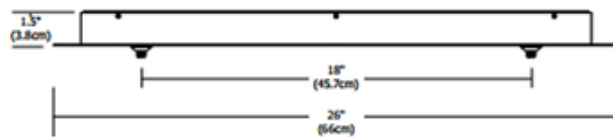

Product Number: EDG52989			
Company:		Fixture Type:	Date: Apr 27, 2018
Project:		Approved By:	

#1200FJ-RECANP-002H1-OOBZ

Fax: (773) 883-6131

Phone: 866-954-4489

Address: 1718 W. Fullerton Ave. Chicago IL 60614

www.Lightology.com