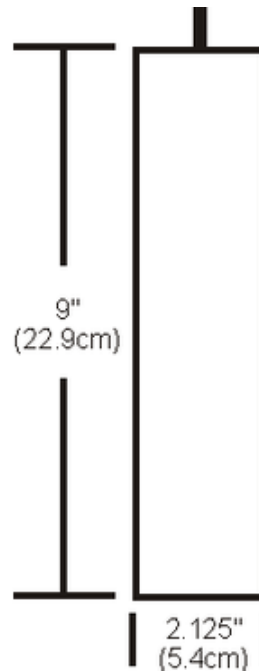

Technical Information

COLOR RENDERING	95 CRI

SPEC #	EDG53036

COMPANY	PROJECT	FIXTURE TYPE	APPROVED BY	DATE