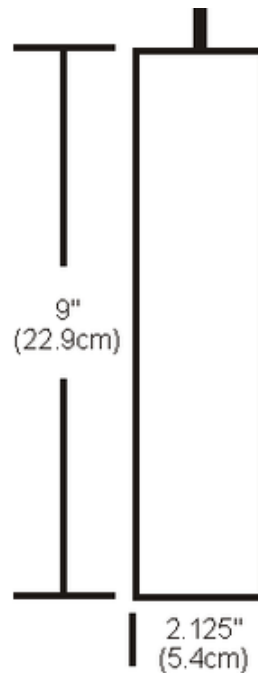

Product Number: EDG53036			
Company:		Fixture Type:	Date: Mar 18, 2018
Project:		Approved By:	

#1200FJ-SCOPE-003L1-OOBZ

Fax: (773) 883-6131

Phone: 866-954-4489

Address: 1718 W. Fullerton Ave. Chicago IL 60614

www.Lightology.com