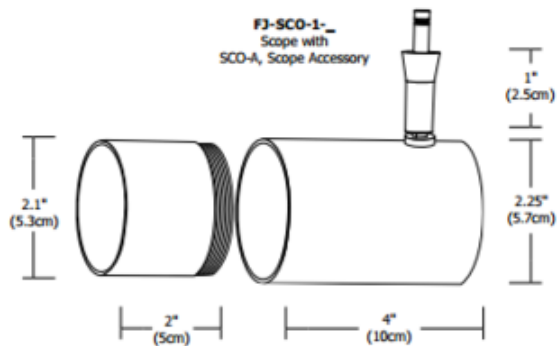

Fast Jack Scope LED Head

Designer: Gregory Kay

Description:

Fast Jack Scope LED Head is a classic flat-back cylinder fixture, featuring a rotating lens to modify the beam diameter from 20 degree spot to 50 degree flood. Swivels 90 degrees vertically. The cool-to-touch lens allows adjustment while the fixture is lit. Finish available in Satin Nickel, Polished Nickel, Antique Bronze or White. Integrated 9.3 watt LED, 12VAC, 95CRI, with 20-50 degree beam angle. 20 degree is equivalent to a 30 watt halogen with 217 lumens. 50 degree is equivalent to a 42 watt halogen with 315 lumens. 70 percent lumen maintenance based on 50,000 hours of operation. Includes Fast Jack connector and mounts to a Monorail connector, Monorail 2 Circuit connector, or Fast Jack power canopy, sold separately. Accessory louver lens holder and snoot available, sold separately. Fixture includes a 5 year warranty. ETL listed. 2.25 inch diameter x 4 inch length.

Shown in: Antique Bronze

List Price: \$321.00
Our Price: \$192.60

Shade Color: N/A
Body Finish: Antique Bronze
Lamp: 1 x LED/9.3W/12V LED
Wattage: 9.3W
Dimmer: Dimmable
Dimensions: 4"L x 2.24"W

Technical Information
Lamp Color: 2994 K
Color Rendering: 95 CRI
Lamp Life: 50000 hours