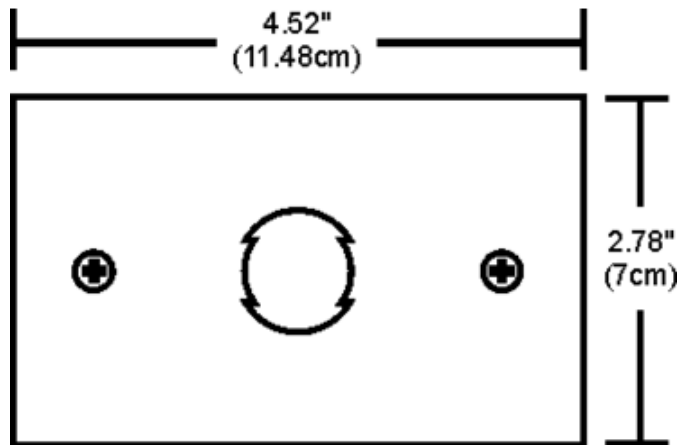

Rectangle Junction Box Cover

Description:

3 inch rectangular junction box cover is for use with remote located power supply. Is used to cover the electrical box and feed wires. Finish available in white.

Shown in: White

List Price: \$17.00
 Our Price: \$13.60

Shade Color: White
 Body Finish: N/A
 Lamp: N/A
 Wattage: N/A
 Dimmer: N/A
 Dimensions: 2.78"H x 4.52"W

| | | | |
|---------------------------------|--|---------------|--------------------|
| Product Number: EDG53077 | | | |
| Company: | | Fixture Type: | Date: Apr 25, 2018 |
| Project: | | Approved By: | |