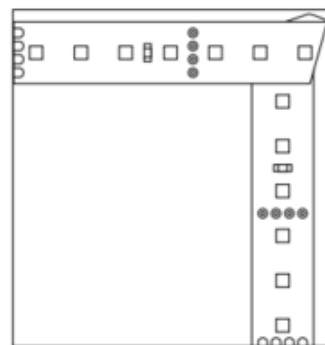

SS3 RGB 2.6W 24V Soft Strip

Description:

SS3 RGB 24 Volt 2.6 Watt/Foot Soft Strip provides dynamic color effects with red, green and blue LEDs. The .50 inch wide flexible copper strip, with an optically clear protective coating, is sold in 1 foot increments up to 36 feet with cutting increments every 4 inches. Includes 18 RGB LEDs per foot, consuming 2.6 watts per foot. 50,000 hour average lamp life. System can be powered using a compatible RGB 24 volt DC power supply with DMX driver including a 100, 200, 400 or 2X100, 3X100 or 4X100 watt option. Controllers include a CDMX1 RGBW Touch Controller, CDP Color Dial Controller, or CTP Color Touch Screen Controller. SS3 includes a flexible aluminum heat sink to extend LED life. Self-adhering SS3 mounts to most smooth finished surfaces with industrial strength 3M tape provided on back of strip. Some unfinished surfaces may require screw-in mounting clips, sold separately. Snap & Light power connector (SLC-SLC-(3-1.44 inch length)) is required, sold separately. Soft Strip is compatible with solderless Snap & Light connectors. ETL listed. 5 year warranty. Required power supply, Snap & Light power connector, controller and optional mounting accessories sold separately. Product is built to order.

Shown in: Aluminum

List Price: \$400.00
Our Price: \$320.00

Shade Color: N/A
Body Finish: Aluminum
Lamp: 1 x LED/65W/24V LED
Wattage: 65W
Dimmer: N/A
Dimensions: 300"L x 0.47"W

STRIP DOES NOT BEND 90°

Technical Information
Lamp Life: 50000 hours