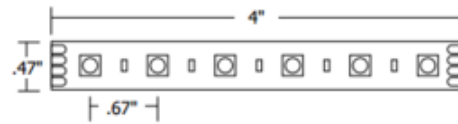

SS3 RGB 2.6W 24V Soft Strip

Description:

SS3 RGB 24 Volt 2.6 Watt/Foot Soft Strip provides dynamic color effects with red, green and blue LEDs. The .50 inch wide flexible copper strip, with an optically clear protective coating, is sold in 1 foot increments up to 36 feet with cutting increments every 4 inches. Includes 18 RGB LEDs per foot, consuming 2.6 watts per foot. 50,000 hour average lamp life. System can be powered using a compatible RGB 24 volt DC power supply with DMX driver including a 100, 200, 400 or 2X100, 3X100 or 4X100 watt option. Controllers include a CDMX1 RGBW Touch Controller, CDP Color Dial Controller, or CTP Color Touch Screen Controller. SS3 includes a flexible aluminum heat sink to extend LED life. Self-adhering SS3 mounts to most smooth finished surfaces with industrial strength 3M tape provided on back of strip. Some unfinished surfaces may require screw-in mounting clips, sold separately. Snap & Light power connector (SLC-SLC-(3-1.44 inch length)) is required, sold separately. Soft Strip is compatible with solderless Snap & Light connectors. ETL listed. 5 year warranty. Required power supply, Snap & Light power connector, controller and optional mounting accessories sold separately. Product is built to order.

Shown in: Aluminum

List Price: \$400.00
Our Price: \$320.00

Shade Color: N/A
Body Finish: Aluminum
Lamp: 1 x LED/65W/24V LED
Wattage: 65W
Dimmer: N/A
Dimensions: 300"L x 0.47"W

STRIP DOES NOT BEND 90°

Technical Information
Lamp Life: 50000 hours