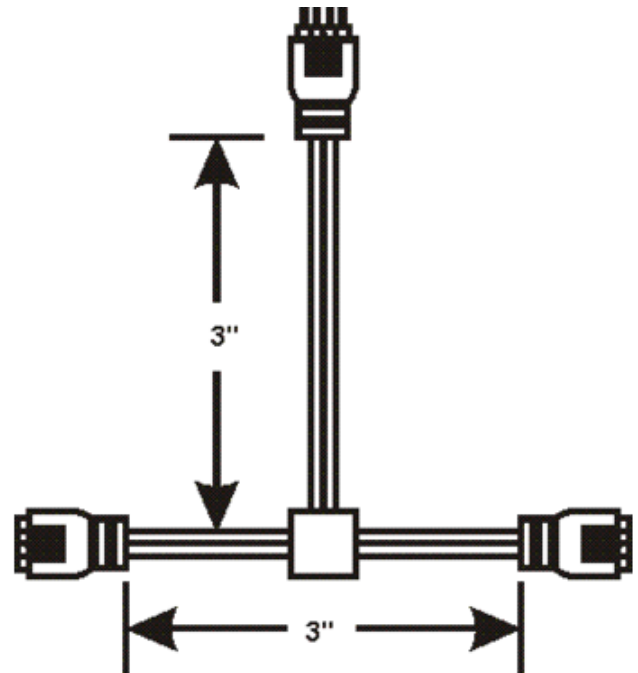

**BRAND**

PureEdge Lighting

**DESCRIPTION**

3 Inch Flexible T Connector links sections of Soft Strip or Architectural Channel into a T configuration. For use with Edge Lighting Soft Strip, Stomp Strip, or Architectural Channel LED products.

SHADE COLOR	Black
BODY FINISH	N/A
WATTAGE	N/A
DIMMER	N/A
DIMENSIONS	3"L x 3"W
LAMP	N/A

SPEC #

EDG53125

COMPANY

PROJECT

FIXTURE TYPE

APPROVED BY

DATE