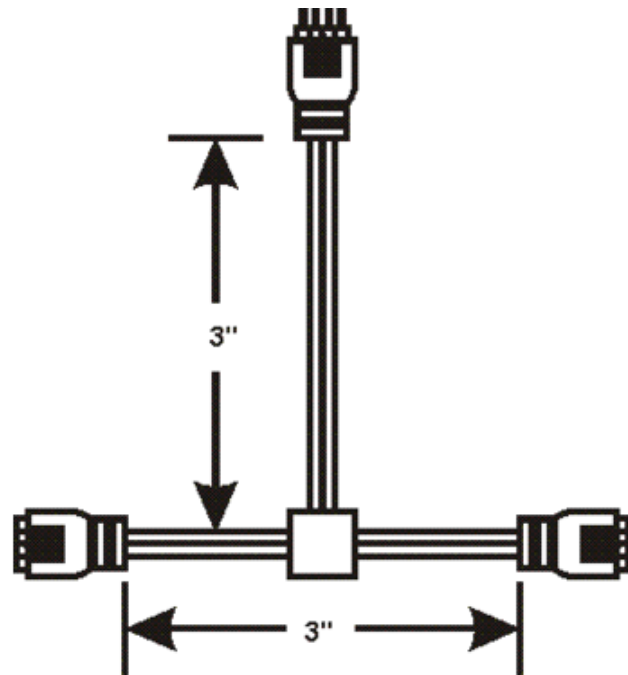

Soft Strip Flexible T Connector

Description:

3 Inch Flexible T Connector links sections of Soft Strip or Architectural Channel into a T configuration. For use with Edge Lighting Soft Strip or Architectural Channel LED products.

Shown in: Black

List Price: \$8.00
 Our Price: \$6.40

Shade Color: Black
 Body Finish: N/A
 Lamp: N/A
 Wattage: N/A
 Dimmer: N/A
 Dimensions: 3"L x 3"W

| | | | |
|---------------------------------|--|---------------|--------------------|
| Product Number: EDG53125 | | | |
| Company: | | Fixture Type: | Date: Apr 23, 2018 |
| Project: | | Approved By: | |