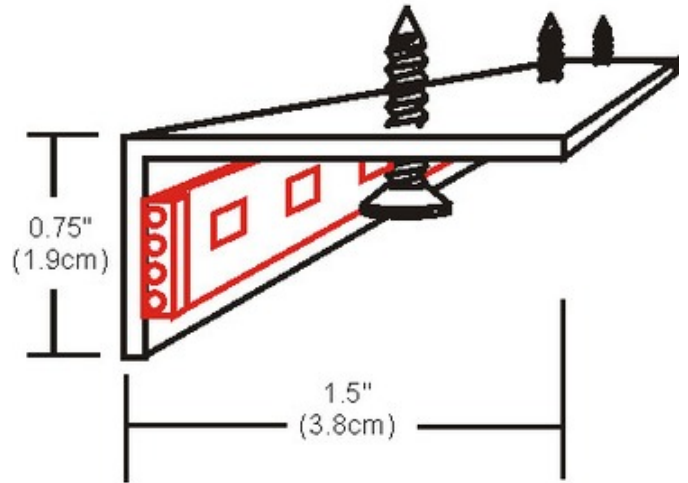

BRAND

PureEdge Lighting

DESCRIPTION

Soft Strip L shape heat sink reflector redirects light where you need it and adds life to the LED's by drawing excess heat away. Available in 4 and 8 foot lengths.

SHADE COLOR	N/A
BODY FINISH	N/A
WATTAGE	N/A
DIMMER	N/A
DIMENSIONS	48"L
LAMP	N/A