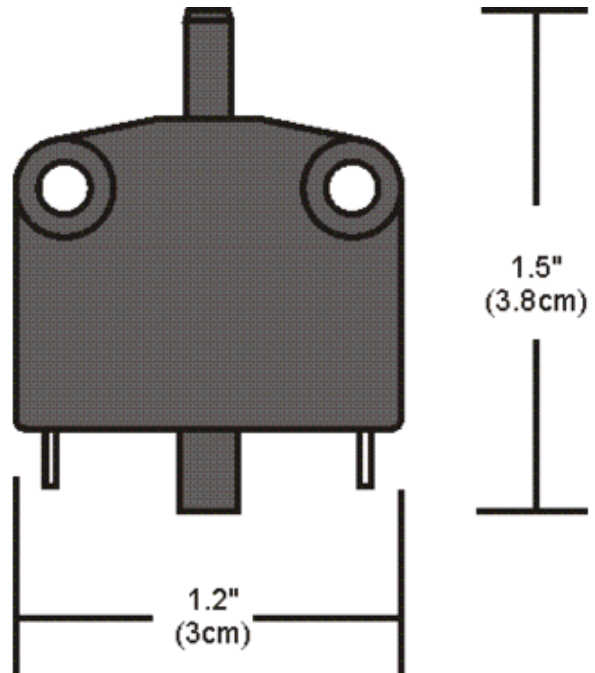

BRAND PureEdge Lighting

DESCRIPTION

Soft Strip micro switch is for use behind cabinet doors or drawers. Will allow the lights to turn on when the door or drawer opens. For use with Edge Lighting Soft Strip LED products.

SHADE COLOR	N/A
BODY FINISH	Black
WATTAGE	N/A
DIMMER	N/A
DIMENSIONS	1.2"W x 1.5"H
LAMP	N/A
SPEC #	EDG53132

Shown in: Black

COMPANY	PROJECT	FIXTURE TYPE	APPROVED BY	DATE