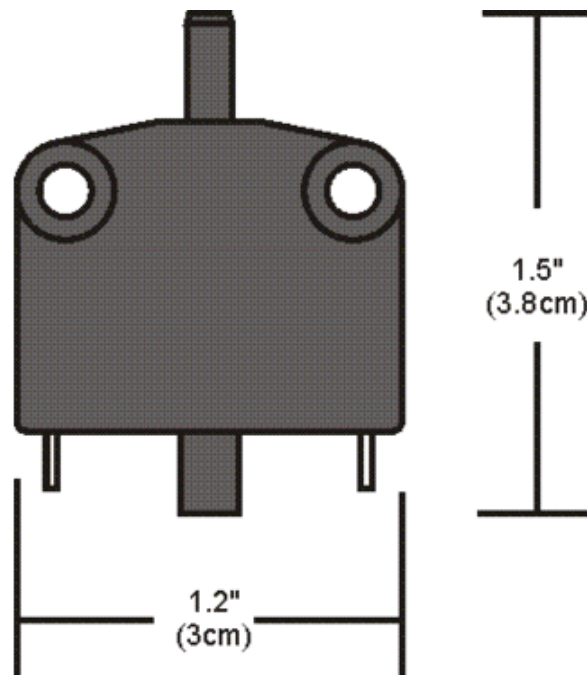

Soft Strip Micro Switch

Description:

Soft Strip micro switch is for use behind cabinet doors or drawers. Will allow the lights to turn on when the door or drawer opens. For use with Edge Lighting Soft Strip LED products.

Shown in: Black

List Price: \$25.00
 Our Price: \$20.00

Shade Color: N/A
 Body Finish: Black
 Lamp: N/A
 Wattage: N/A
 Dimmer: N/A
 Dimensions: 1.5"H x 1.2"W

Product Number: EDG53132			
Company:		Fixture Type:	Date: Apr 25, 2018
Project:		Approved By:	