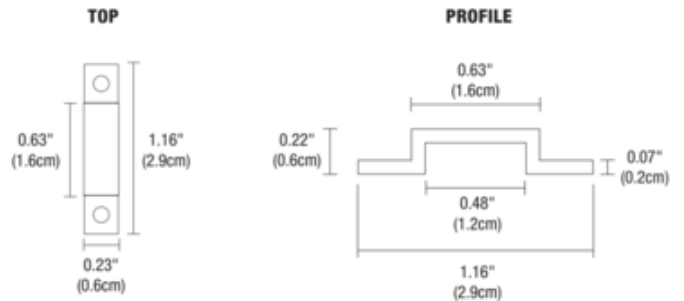

BRAND PureEdge Lighting

DESCRIPTION

U-Shape mounting straps may be used every 6-12 inches along a Soft Strip run for additional support. Quantity 30 per bag. For use with Edge Lighting Soft Strip and Lazer Strip LED products.

SHADE COLOR	N/A
BODY FINISH	N/A
WATTAGE	N/A
DIMMER	N/A
DIMENSIONS	1.16"W x 0.22"H x 0.23"D
LAMP	N/A

SPEC # EDG53134

COMPANY	PROJECT	FIXTURE TYPE	APPROVED BY	DATE