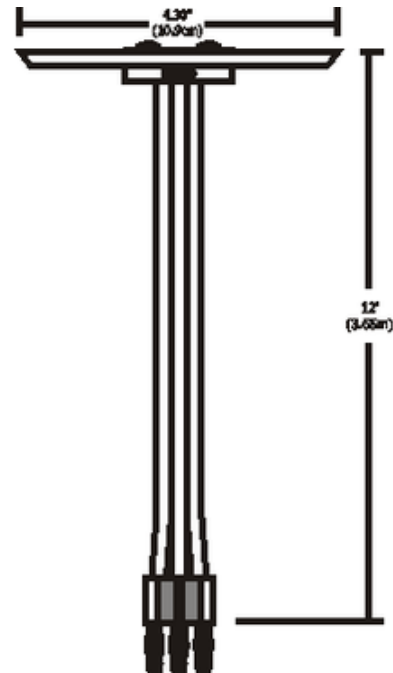

BRAND

PureEdge Lighting

DESCRIPTION

Monorail 2-circuit 4 inch round adjustable male end power feed canopy mounts on standard 4 inch electrical box with plastic ring or octagon electrical box (not included). Adjustable 12 foot cable powers the rail when an electrical box cannot be located directly above the system. Use with T-2x300-12 remote transformer. Finish available in antique bronze. ETL listed.

SHADE COLOR	N/A
BODY FINISH	Satin Nickel
WATTAGE	N/A
DIMMER	N/A
DIMENSIONS	4.25"L x 4.25"W x 1"H
LAMP	N/A

SPEC # EDG53138

COMPANY	PROJECT	FIXTURE TYPE	APPROVED BY	DATE