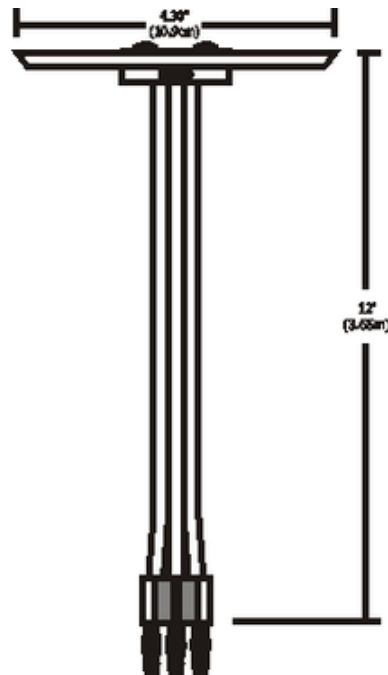

Monorail 2-Circuit Adjustable Male End Power Feed Canopy

Description:

Monorail 2-circuit 4 inch round adjustable male end power feed canopy mounts on standard 4 inch electrical box with plastic ring or octagon electrical box (not included). Adjustable 12 foot cable powers the rail when an electrical box cannot be located directly above the system. Use with T-2x300-12 remote transformer. Finish available in satin nickel, polished nickel, or antique bronze. ETL listed.

Shown in: Satin Nickel

List Price: \$97.00
 Our Price: \$58.20

Shade Color: N/A
 Body Finish: Satin Nickel
 Lamp: N/A
 Wattage: N/A
 Dimmer: N/A
 Dimensions: 4.25"L x 1"H x 4.25"W

Product Number: EDG53138			
Company:		Fixture Type:	Date: Apr 26, 2018
Project:		Approved By:	