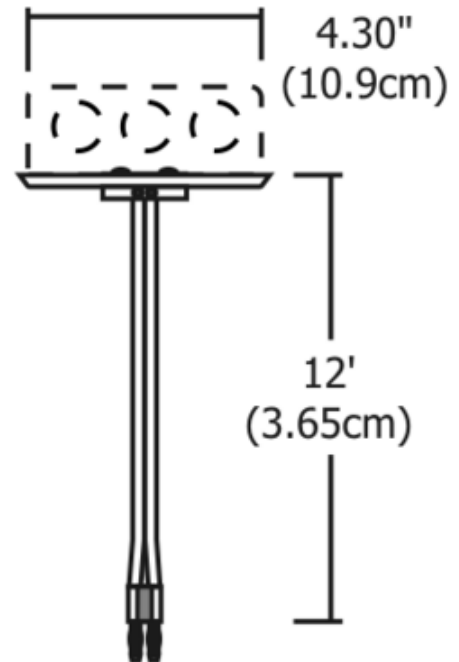

**BRAND**

PureEdge Lighting

**DESCRIPTION**

Monorail 4 inch round adjustable male end power feed canopy mounts on standard 4 inch electrical box with plastic ring or octagon electrical box (not included). Adjustable 12 foot cable powers the rail when an electrical box cannot be located directly above the system. Use with corresponding remote transformer. Finish available in Polished Nickel. Field cuttable. ETL listed. NOTE: Image shown in Antique Bronze finish (no longer available).

SHADE COLOR	N/A
BODY FINISH	Antique Bronze
WATTAGE	N/A
DIMMER	N/A
DIMENSIONS	144"L x 4.3"W
LAMP	N/A

SPEC # EDG53159

COMPANY	PROJECT	FIXTURE TYPE	APPROVED BY	DATE