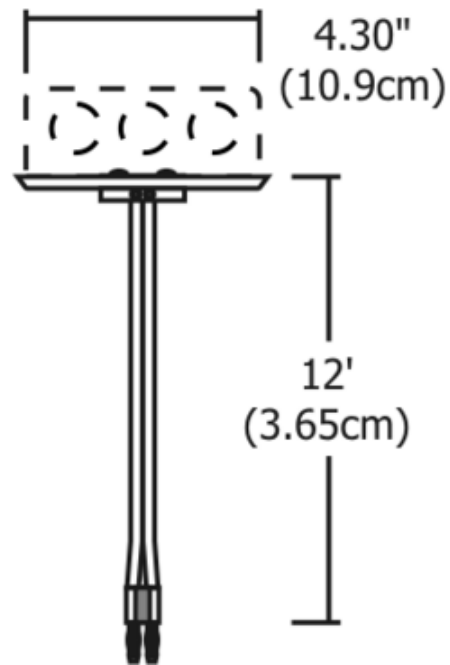

Monorail Adjustable Male End Power Feed Canopy

Description:

Monorail 4 inch round adjustable male end power feed canopy mounts on standard 4 inch electrical box with plastic ring or octagon electrical box (not included). Adjustable 12 foot cable powers the rail when an electrical box cannot be located directly above the system. Use with corresponding remote transformer. Finish available in satin nickel, polished nickel, or antique bronze. Field cuttable. ETL listed.

Shown in: Antique Bronze

List Price: \$71.00
 Our Price: \$42.60

Shade Color: N/A
 Body Finish: Antique Bronze
 Lamp: N/A
 Wattage: N/A
 Dimmer: N/A
 Dimensions: 1.44"L x 4.3"W

Product Number: EDG53159			
Company:		Fixture Type:	Date: Apr 24, 2018
Project:		Approved By:	