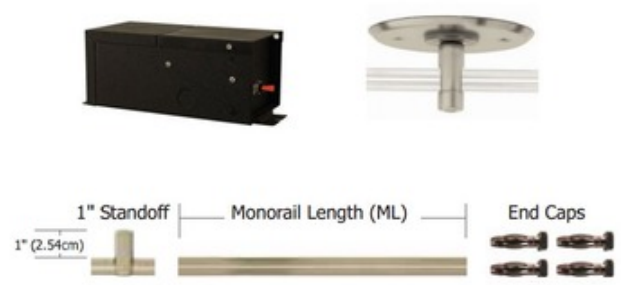

BRAND

PureEdge Lighting

DESCRIPTION

Monorail 12 Volt Straight Kit with 1 Inch Drop and 150 Watt Magnetic Remote Transformer is available in a 4, 8, 12, 16, 20, 24, 28 or 32 foot length. Finish in Satin Nickel, Antique Bronze or Polished Nickel. Kit includes a 150 watt 12 volt remote magnetic transformer, 4 inch round single feed power canopy, straight run of Monorail, 1 inch standoffs for every three feet of rail, and two pairs of end caps. Remote transformer needs to be located in an accessible area in close proximity to the power feed canopy. Fast acting circuit breaker on 12 volt side of transformer will shut the system off in case of overload or short and can be easily reset. Dimmable with a 600 watt low voltage magnetic dimmer, sold separately. ETL listed. Fast Jack 12 volt pendants and heads available, sold separately.

SHADE COLOR	N/A
BODY FINISH	Satin Nickel
WATTAGE	150W
DIMMER	Low Voltage Magnetic
DIMENSIONS	144"L
LAMP	N/A

SPEC # EDG53261

COMPANY	PROJECT	FIXTURE TYPE	APPROVED BY	DATE