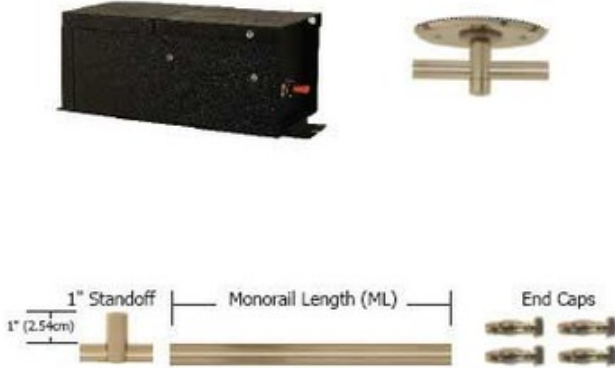

Monorail Straight Kit 150W Halogen Remote Magnetic

Description:

Monorail 12 Volt Straight Kit with 1 Inch Drop and 150 Watt Magnetic Remote Transformer is available in a 4, 8, 12, 16, 20, 24, 28 or 32 foot length. Finish in Satin Nickel, Antique Bronze or Polished Nickel. Kit includes a 150 watt 12 volt remote magnetic transformer, 4 inch round single feed power canopy, straight run of Monorail, 1 inch standoffs for every three feet of rail, and two pairs of end caps. Remote transformer needs to be located in an accessible area in close proximity to the power feed canopy. Fast acting circuit breaker on 12 volt side of transformer will shut the system off in case of overload or short and can be easily reset. Dimmable with a 600 watt low voltage magnetic dimmer, sold separately. ETL listed. Fast Jack 12 volt pendants and heads available, sold separately.

Shown in: Satin Nickel

List Price: \$840.00
Our Price: \$672.00

Shade Color: N/A
Body Finish: Satin Nickel
Lamp: N/A
Wattage: N/A
Dimmer: Low Voltage Magnetic
Dimensions: 144"L

Product Number: EDG53261			
Company:		Fixture Type:	Date: Apr 24, 2018
Project:		Approved By:	