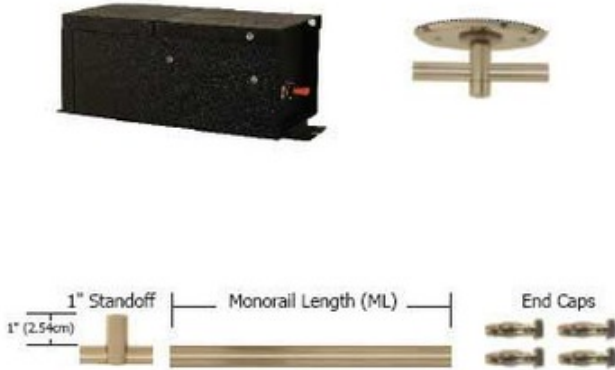

Monorail 12V Straight Kit 300W Remote Magnetic

Designer: Gregory Kay

Description:

Monorail 12 Volt Straight Kit with 1 Inch Drop and 300 Watt Magnetic Remote Transformer is available in a 4, 8, 12, 16, 20, 24, 28 or 32 foot length. Finish in Satin Nickel, Antique Bronze or Polished Nickel. Kit includes a 300 watt 12 volt remote magnetic transformer, 4 inch round single feed power canopy, straight run of Monorail, 1 inch standoffs for every three feet of rail, and two pairs of end caps. Remote transformer needs to be located in an accessible area in close proximity to the power feed canopy. Fast acting circuit breaker on 12 volt side of transformer will shut the system off in case of overload or short and can be easily reset. Dimmable with a 600 watt low voltage magnetic dimmer, sold separately. Fast Jack 12 volt pendants and heads available, sold separately.

Shown in: Polished Nickel

List Price: \$1018.00
Our Price: \$814.40

Shade Color: N/A
Body Finish: Polished Nickel
Lamp: N/A
Wattage: N/A
Dimmer: Low Voltage Magnetic
Dimensions: 192"L x 1"H

Product Number: EDG53264			
Company:		Fixture Type:	Date: Apr 26, 2018
Project:		Approved By:	