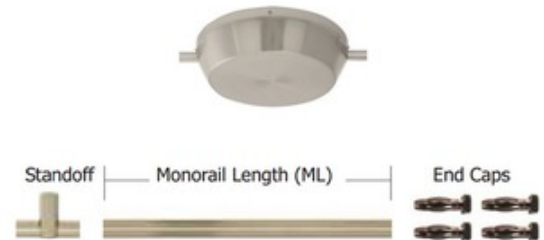

**BRAND**

PureEdge Lighting

**DESCRIPTION**

Monorail 12 Volt Straight Kit with 150 Watt Surface Mount Transformer is available in a 4, 8, 12, 16, 20, 24, 28 and 32 foot length. Finish in Satin Nickel, Antique Bronze or Polished Nickel. Kit includes a 150 watt 12 volt surface mount magnetic transformer, straight run of Monorail, 1 inch standoffs for every three feet of rail, and two pairs of end caps. Dimmable with a 600 watt low voltage magnetic dimmer, sold separately. Fast Jack 12 volt pendants and heads available, sold separately.

<b>SHADE COLOR</b>	N/A
<b>BODY FINISH</b>	Polished Nickel
<b>WATTAGE</b>	150W
<b>DIMMER</b>	Low Voltage Magnetic
<b>DIMENSIONS</b>	96"L
<b>LAMP</b>	N/A

**SPEC #** EDG53274

COMPANY	PROJECT	FIXTURE TYPE	APPROVED BY	DATE