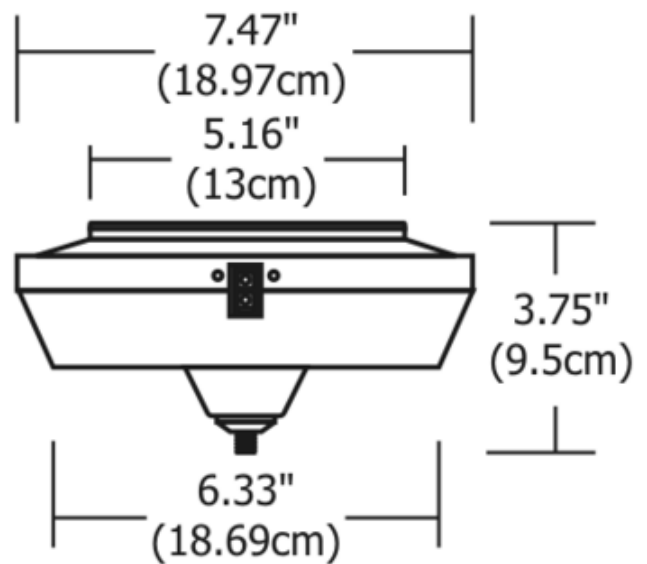

BRAND

PureEdge Lighting

DESCRIPTION

Monorail single feed, 150 watt, 12 volt, surface mount magnetic transformer converts 120 volt input to low-voltage 12 volt output. The decorative surface mount transformer mounts to a standard 4 inch square electrical box with round plaster ring or octagon electrical box (not included). Rail attaches to one or both side-feed contacts using push-in conductive connectors (included). Standard surface mount transformer powers the rail 1 inch from ceiling. Use with 1 inch standoff's. The integral Fast Jack connector allows for installation of one Fast Jack fixture in the middle of the canopy. Maximum 150 watt load. Is LED compatible with 12 volt AC LED's. Finish available in Polished Nickel. ETL listed. Note: Image shown is Satin Nickel finish.

SHADE COLOR	N/A
BODY FINISH	Satin Nickel
WATTAGE	150W
DIMMER	Low Voltage Magnetic
DIMENSIONS	7.47"W x 3.75"H
LAMP	N/A

SPEC # EDG53288

COMPANY	PROJECT	FIXTURE TYPE	APPROVED BY	DATE