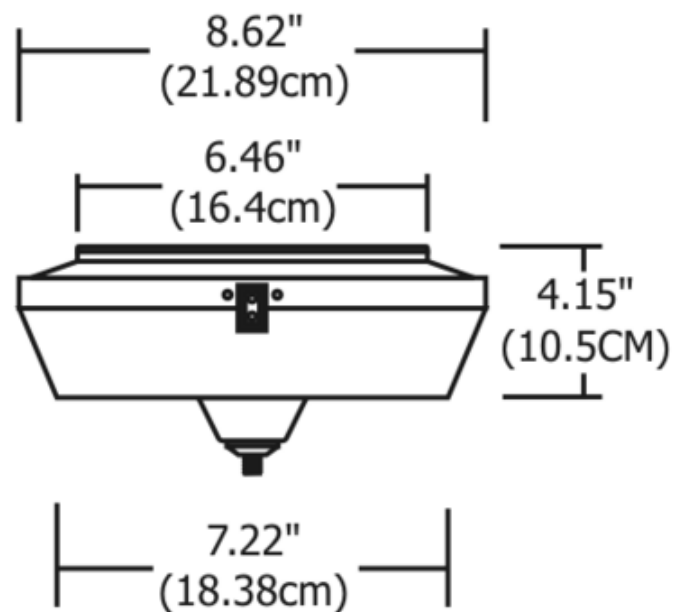

DESIGNER

Gregory Kay

BRAND

PureEdge Lighting

DESCRIPTION

Monorail single feed, 300 watt, 12 volt, surface mount magnetic transformer converts 120 volt input to low-voltage 12 volt output. The decorative surface mount transformer mounts to a standard 4 inch square electrical box with round plaster ring or octagon electrical box (not included). Rail attaches to one or both side-feed contacts using push-in conductive connectors (included). Standard surface mount transformer powers the rail 1 inch from ceiling. Use with 1 inch standoff's. The integral Fast Jack connector allows for installation of one Fast Jack fixture in the middle of the canopy. Maximum 300 watt load. Is LED compatible with 12 volt AC LED's. ETL listed.

SHADE COLOR	N/A
BODY FINISH	Satin Nickel
WATTAGE	300W
DIMMER	Low Voltage Magnetic
DIMENSIONS	8.62"W x 4.15"H
LAMP	N/A

SPEC # EDG53294

COMPANY	PROJECT	FIXTURE TYPE	APPROVED BY	DATE