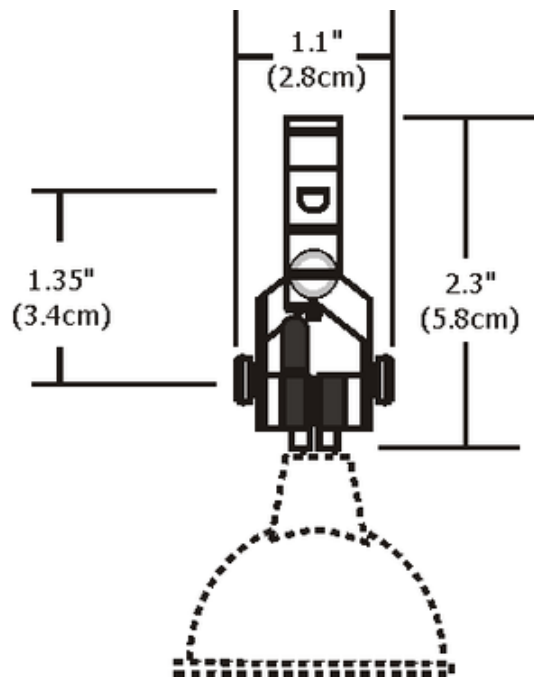

Monorail Vespa Head with LH16 Louver Lens Holder

Description:

Monorail Vespa fixture with a LH16 louver lens holder can rotate 170 degrees and is adjustable horizontally and vertically. The LH16 louver lens holder secures onto the front of the MR16 lamp holding up to two lenses or combination of a hexcell louver and lens. Fixture finish available in satin nickel, polished nickel, or antique bronze. Accessory finish available in satin nickel, polished nickel, antique bronze, or black. Other optional accessories available. One 75 Watt, 12 Volt, MR16 GU5.3 lamp, not included. ETL listed.

Shown in: Polished Nickel / Polished Nickel

List Price: \$146.00
Our Price: \$116.80

Shade Color: Polished Nickel
Body Finish: Polished Nickel
Lamp: 1 x MR16/GU5.3 (bipin)/75W/12V Halogen
 1 x MR16/GU5.3 (bipin)/12V LED
Wattage: 75W
Dimmer: Dimmable
Dimensions: 2.3"H x 1.1"W