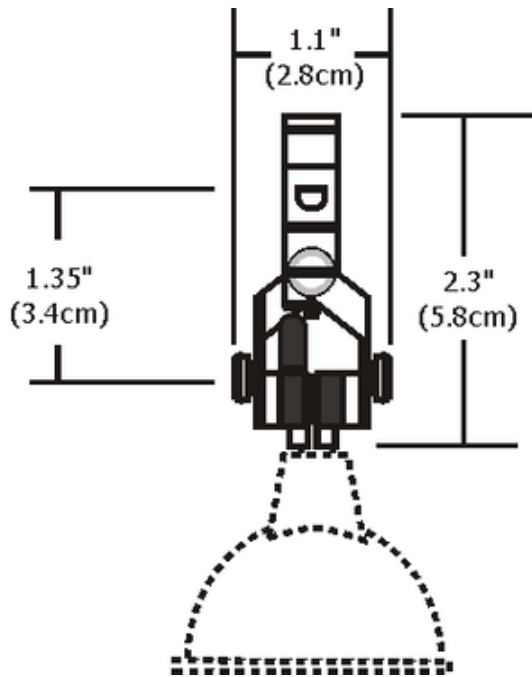

Monorail Vespa Head with S7 Little Mesh Shade

Description:

Monorail Vespa fixture with a S7 little mesh shade can rotate 170 degrees and is adjustable horizontally and vertically. Fixture finish available in satin nickel, polished nickel, or antique bronze. Accessory finish available in polished nickel, antique bronze, or black. Other optional accessories available. One 75 Watt, 12 Volt, MR16 GU5.3 lamp, not included. ETL listed.

Shown in: Satin Nickel / Polished Nickel

List Price: \$165.00
Our Price: \$132.00

Shade Color: Polished Nickel
Body Finish: Satin Nickel
Lamp: 1 x MR16/GU5.3 (bipin)/75W/12V Halogen
 1 x MR16/GU5.3 (bipin)/12V LED
Wattage: 75W
Dimmer: Dimmable
Dimensions: 2.3"H x 1.1"W